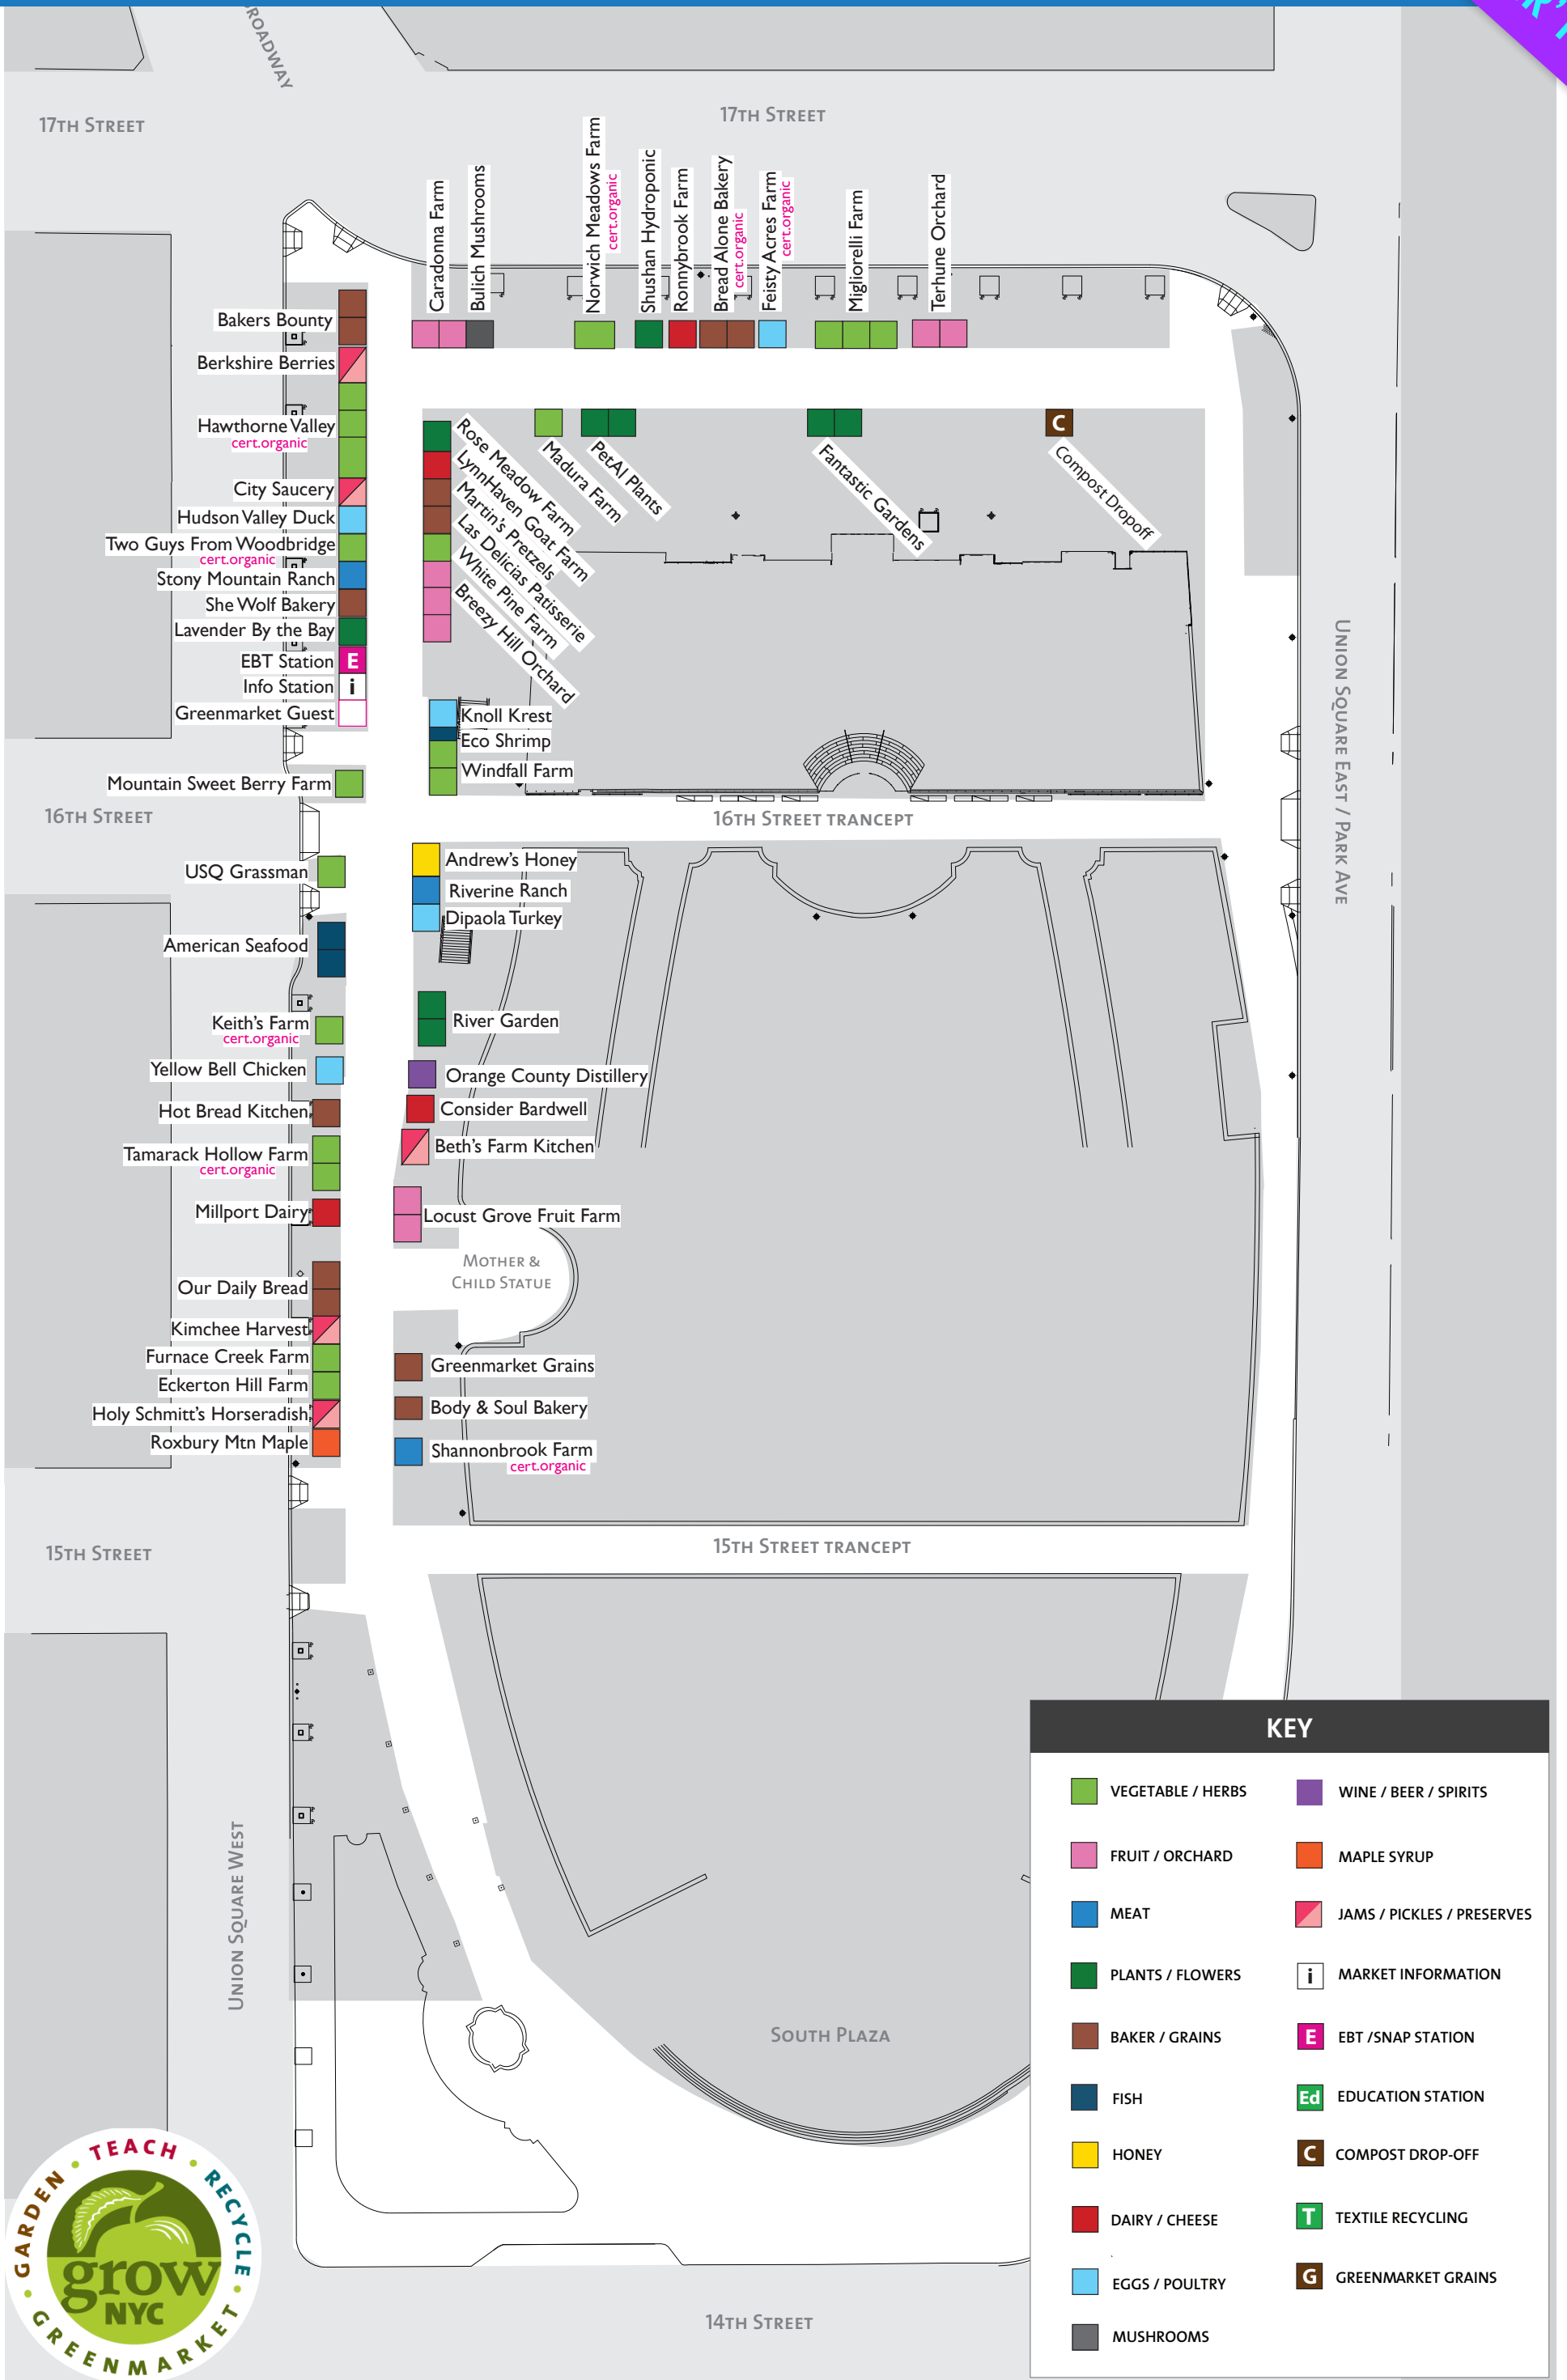

UNION SQUARE GREENMARKET WEDNESDAY MAP

MID-WINTER '18

- Bakers Bounty
- Berkshire Berries
- Hawthorne Valley cert.organic
- City Saucery
- Hudson Valley Duck
- Two Guys From Woodbridge cert.organic
- Stony Mountain Ranch
- She Wolf Bakery
- Lavender By the Bay
- EBT Station **E**
- Info Station **i**
- Greenmarket Guest

- Mountain Sweet Berry Farm
- USQ Grassman
- American Seafood
- Keith's Farm cert.organic
- Yellow Bell Chicken
- Hot Bread Kitchen
- Tamarack Hollow Farm cert.organic
- Millport Dairy
- Our Daily Bread
- Kimchee Harvest
- Furnace Creek Farm
- Eckerton Hill Farm
- Holy Schmitt's Horseradish
- Roxbury Mtn Maple

- Andrew's Honey
- Riverine Ranch
- Dipaola Turkey
- River Garden
- Orange County Distillery
- Consider Bardwell
- Beth's Farm Kitchen
- Locust Grove Fruit Farm
- MOTHER & CHILD STATUE
- Greenmarket Grains
- Body & Soul Bakery
- Shannonbrook Farm cert.organic

KEY	
■	VEGETABLE / HERBS
■	WINE / BEER / SPIRITS
■	FRUIT / ORCHARD
■	MAPLE SYRUP
■	MEAT
■	JAMS / PICKLES / PRESERVES
■	PLANTS / FLOWERS
i	MARKET INFORMATION
■	BAKER / GRAINS
■	EBT / SNAP STATION
■	FISH
■	Ed EDUCATION STATION
■	HONEY
■	C COMPOST DROP-OFF
■	DAIRY / CHEESE
■	T TEXTILE RECYCLING
■	EGGS / POULTRY
■	G GREENMARKET GRAINS
■	MUSHROOMS