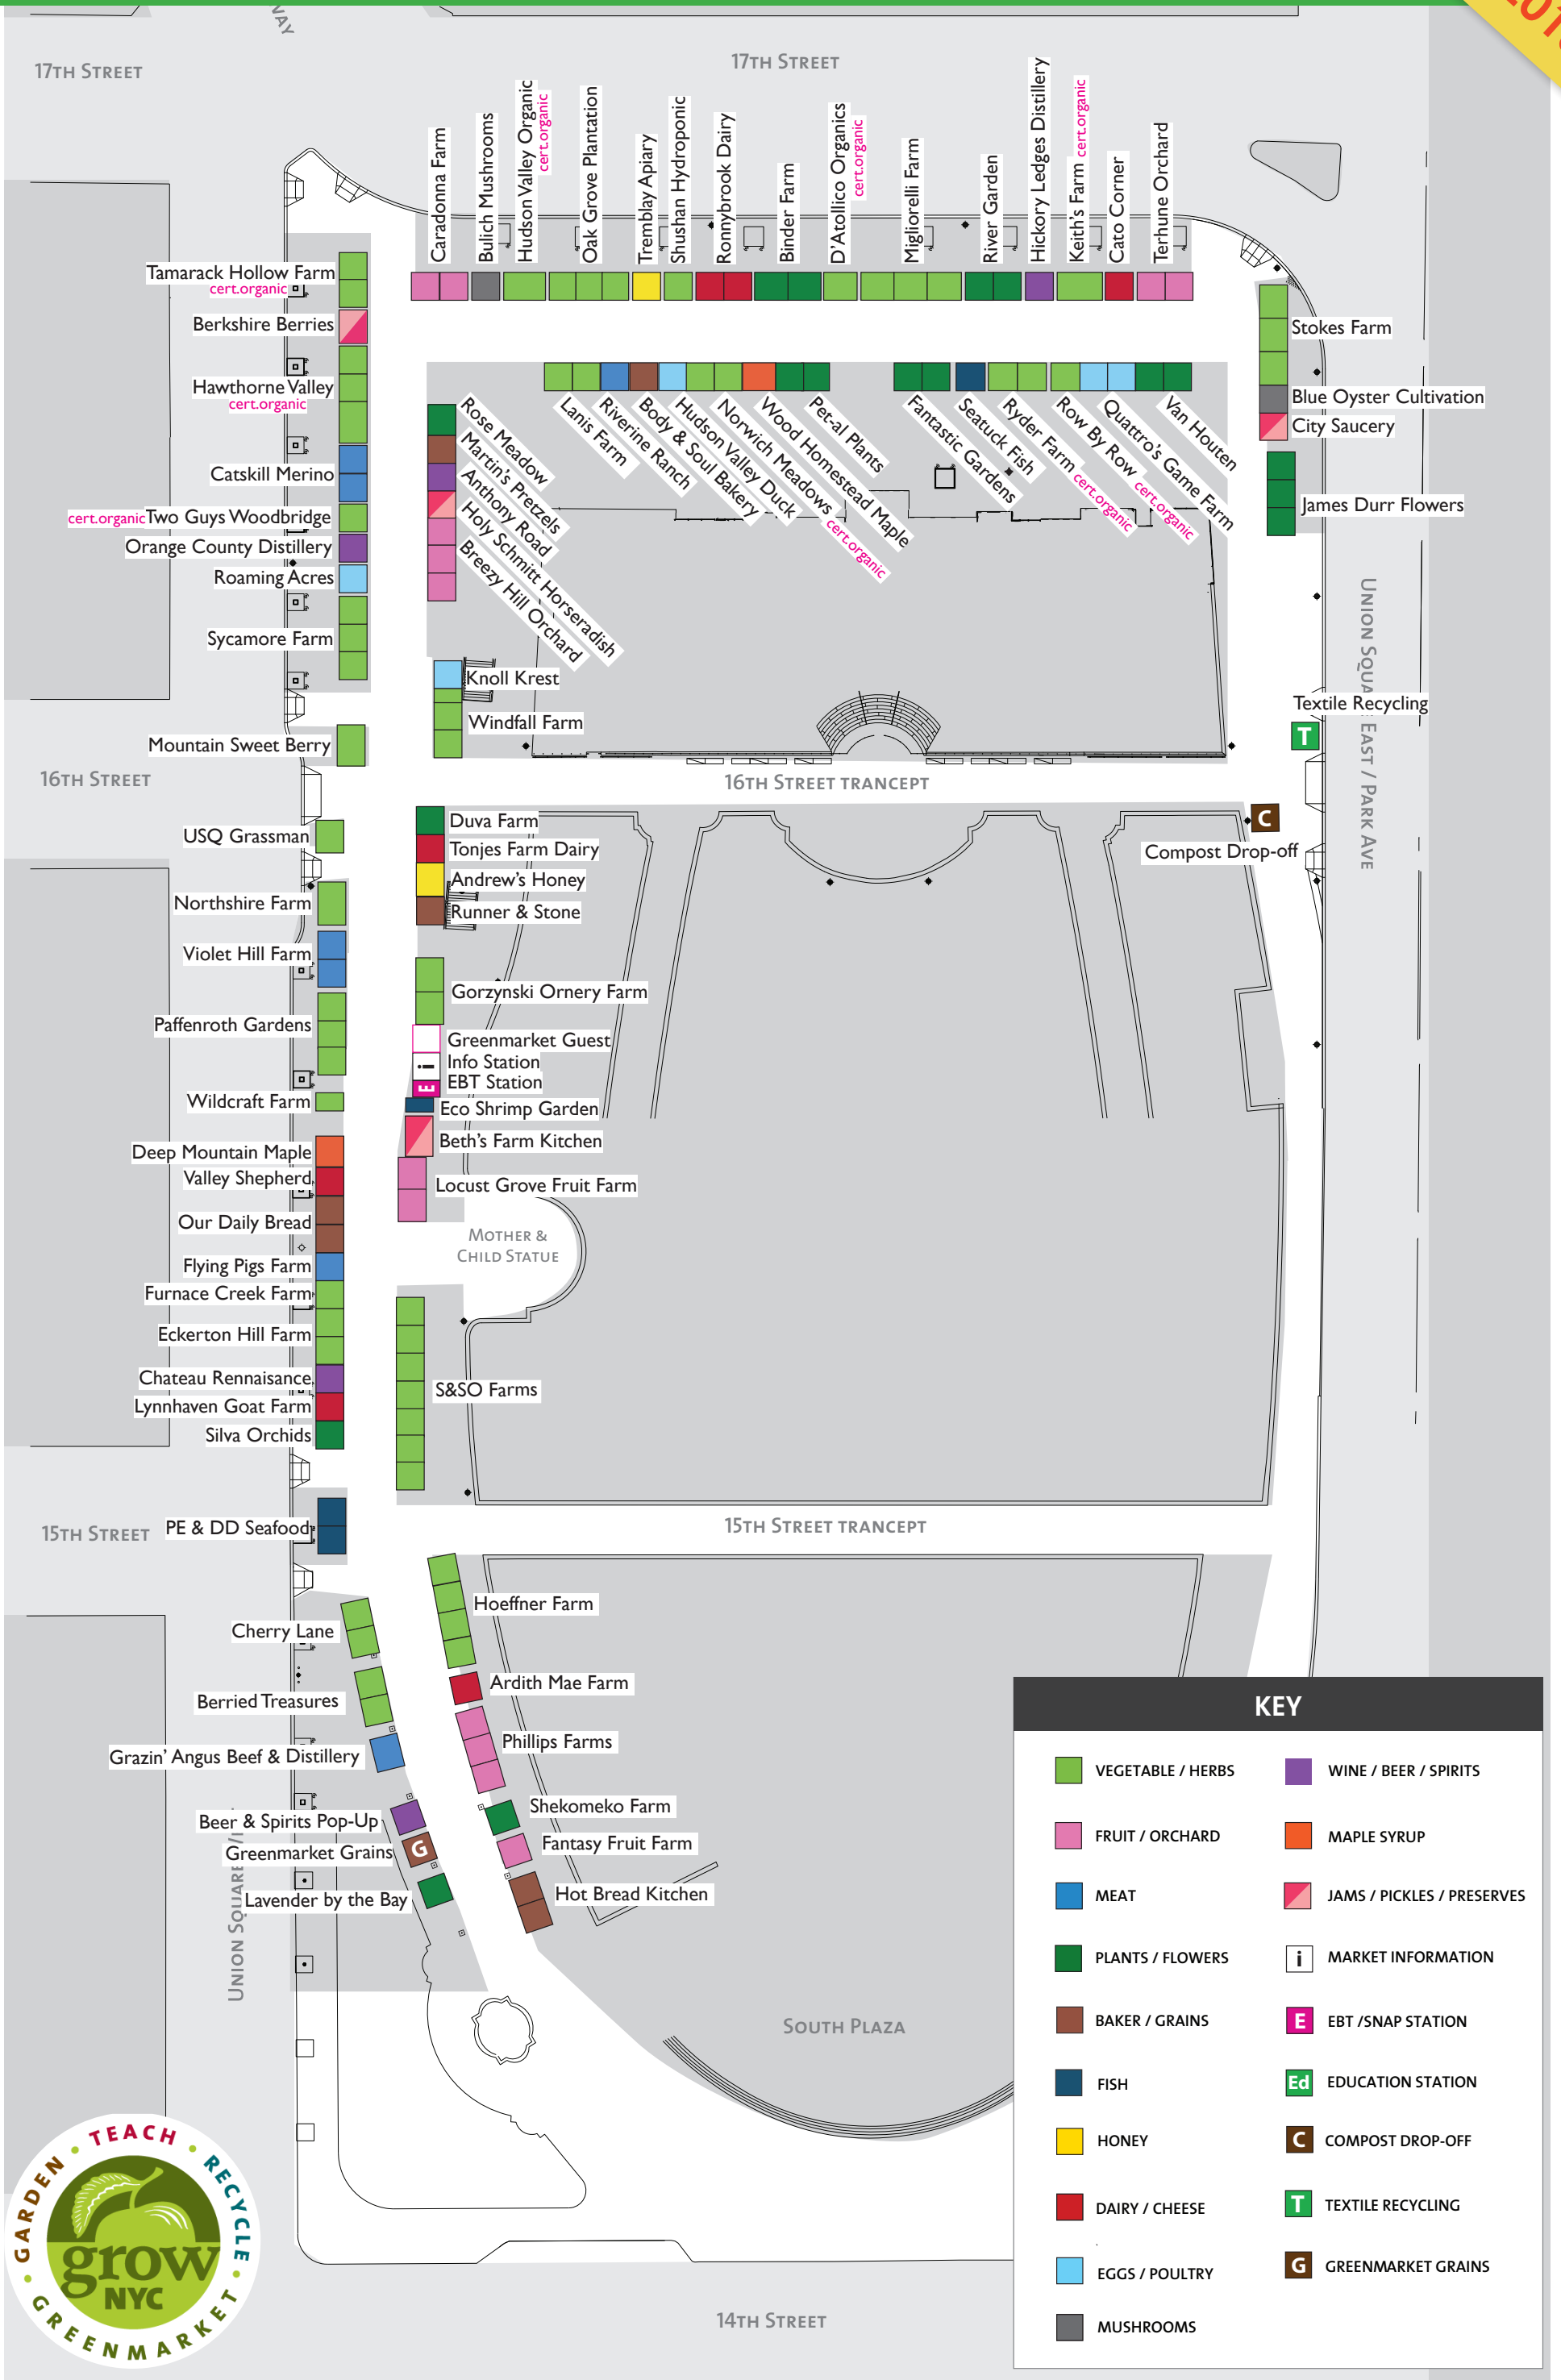

UNION SQUARE GREENMARKET SATURDAY MAP

SUMMER 2018

17TH STREET

17TH STREET

16TH STREET

16TH STREET TRANCEPT

15TH STREET

15TH STREET TRANCEPT

14TH STREET

Tamarack Hollow Farm
Berkshire Berries
Hawthorne Valley
Catskill Merino
Two Guys Woodbridge
Orange County Distillery
Roaming Acres
Sycamore Farm

Mountain Sweet Berry

USQ Grassman
Northshire Farm
Violet Hill Farm
Paffenroth Gardens
Wildcraft Farm
Deep Mountain Maple
Valley Shepherd
Our Daily Bread
Flying Pigs Farm
Furnace Creek Farm
Eckerton Hill Farm
Chateau Renaissance
Lynnhaven Goat Farm
Silva Orchids

PE & DD Seafood
Cherry Lane
Berried Treasures
Grazin' Angus Beef & Distillery
Beer & Spirits Pop-Up
Greenmarket Grains
Lavender by the Bay

Caradonna Farm
Bulich Mushrooms
Hudson Valley Organic
Oak Grove Plantation
Tremblay Apiary
Shushan Hydroponic
Ronybrook Dairy
Binder Farm
D'Atolico Organics
Migliorelli Farm
River Garden
Hickory Ledges Distillery
Keith's Farm
Cato Corner
Terhune Orchard

Duva Farm
Tonjes Farm Dairy
Andrew's Honey
Runner & Stone
Gorzynski Ornerly Farm
Greenmarket Guest Info Station
EBT Station
Eco Shrimp Garden
Beth's Farm Kitchen
Locust Grove Fruit Farm
MOTHER & CHILD STATUE
S&SO Farms
Compost Drop-off