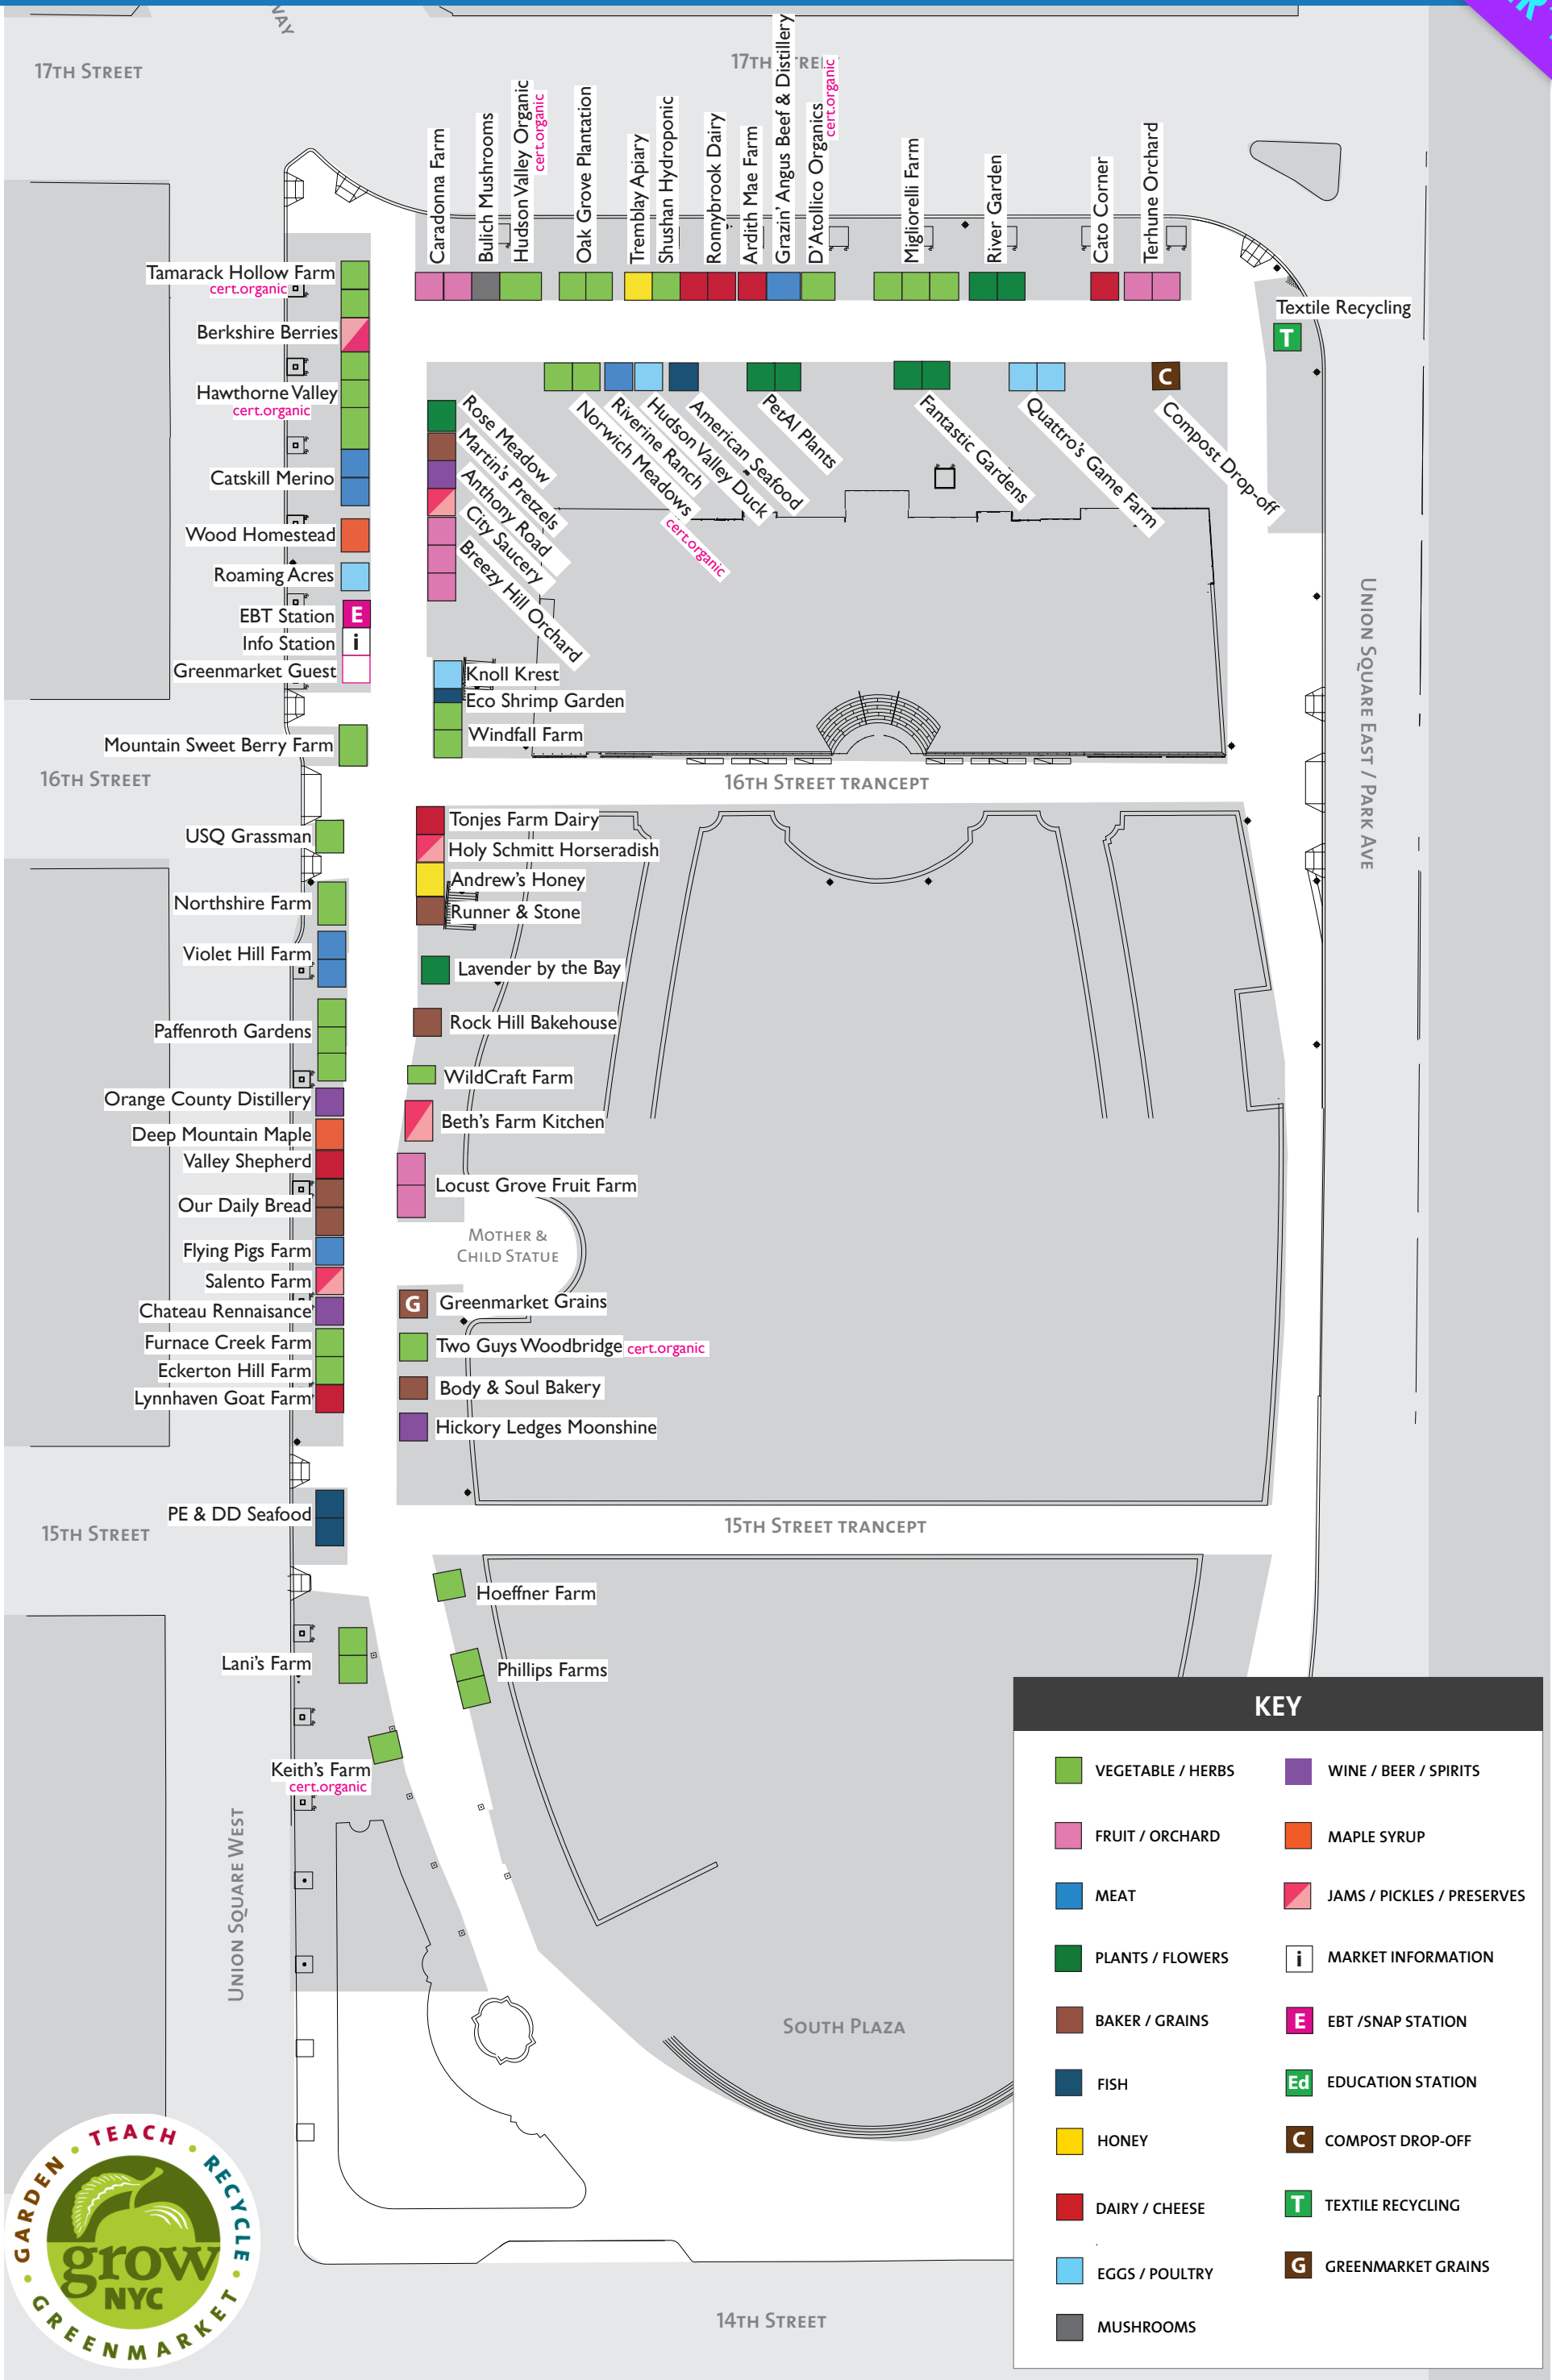

UNION SQUARE GREENMARKET SATURDAY MAP

MID-WINTER '18

KEY			
	VEGETABLE / HERBS		WINE / BEER / SPIRITS
	FRUIT / ORCHARD		MAPLE SYRUP
	MEAT		JAMS / PICKLES / PRESERVES
	PLANTS / FLOWERS		MARKET INFORMATION
	BAKER / GRAINS		EBT / SNAP STATION
	FISH		EDUCATION STATION
	HONEY		COMPOST DROP-OFF
	DAIRY / CHEESE		TEXTILE RECYCLING
	EGGS / POULTRY		GREENMARKET GRAINS
	MUSHROOMS		