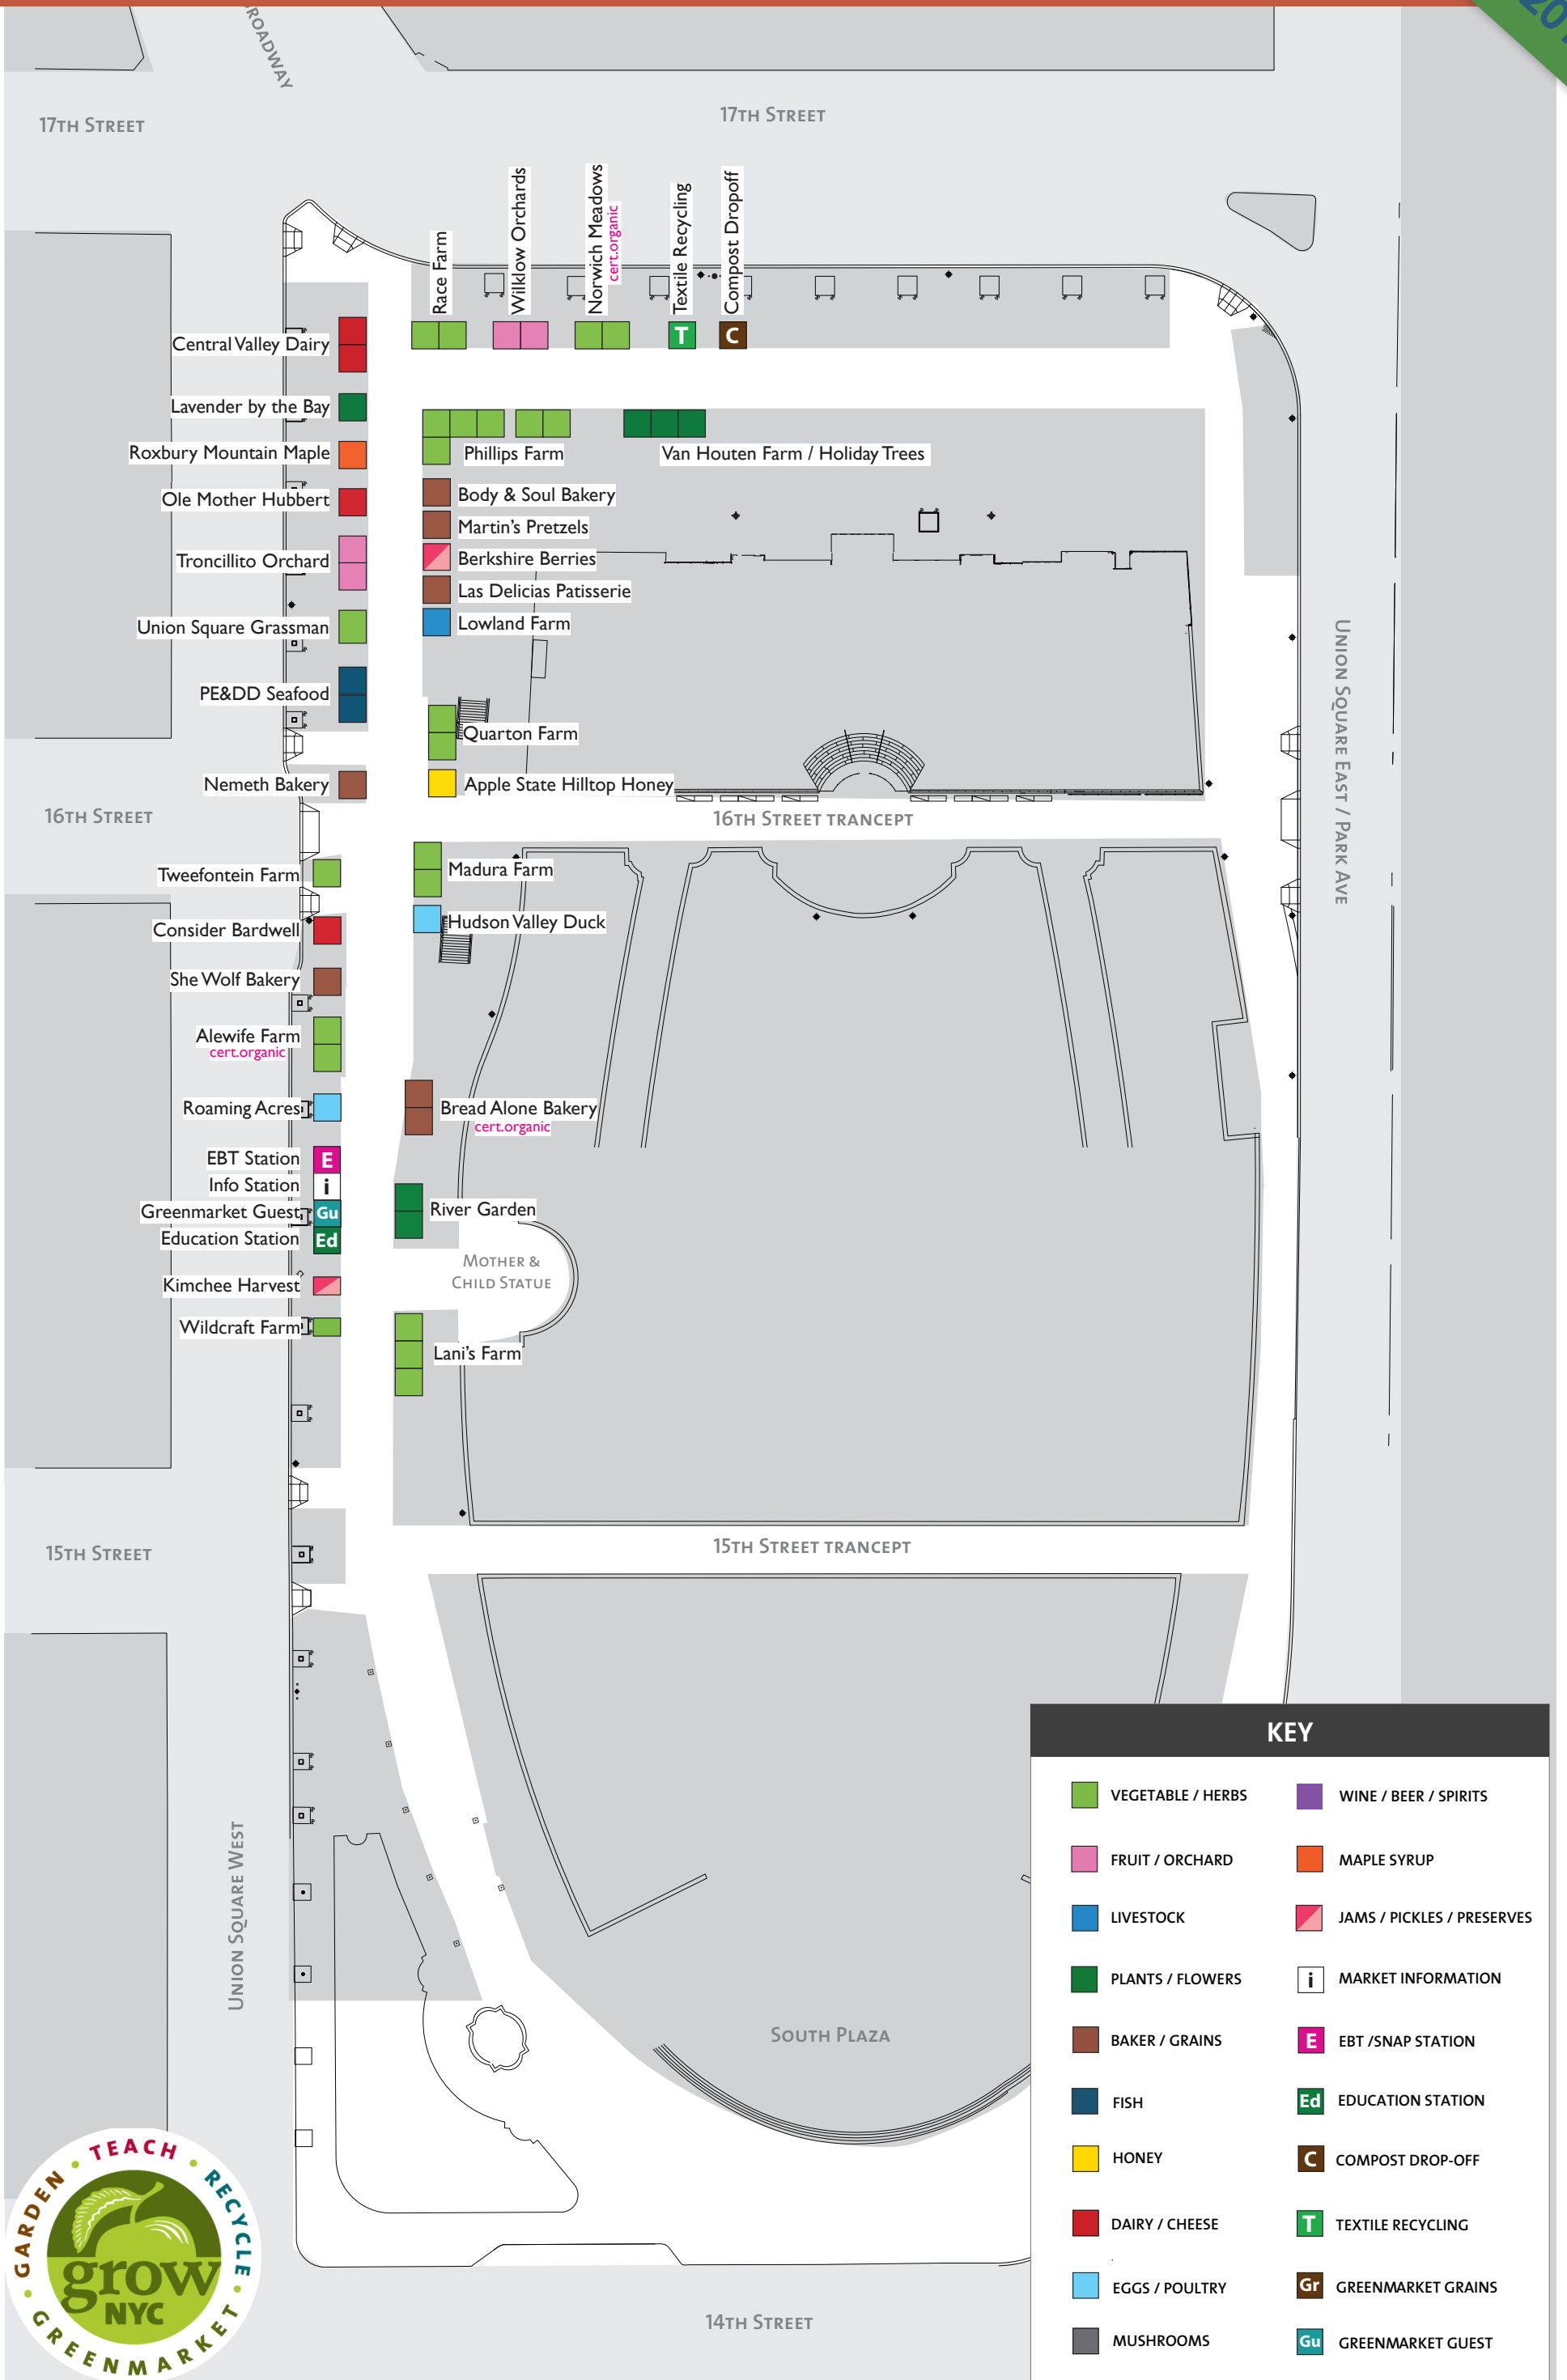

UNION SQUARE GREENMARKET MONDAY MAP

DECEMBER 2018

- Central Valley Dairy
- Lavender by the Bay
- Roxbury Mountain Maple
- Ole Mother Hubbard
- Troncillito Orchard
- Union Square Grassman
- PE&DD Seafood
- Nemeth Bakery

- Tweefontein Farm
- Consider Bardwell
- She Wolf Bakery
- Alewife Farm *cert.organic*
- Roaming Acres
- EBT Station **E**
- Info Station **i**
- Greenmarket Guest Education Station **Gu**
Ed
- Kimchee Harvest
- Wildcraft Farm

- Race Farm
- Willow Orchards
- Norwich Meadows *cert.organic*
- Textile Recycling **T**
- Compost Dropoff **C**
- Phillips Farm
- Van Houten Farm / Holiday Trees
- Body & Soul Bakery
- Martin's Pretzels
- Berkshire Berries
- Las Delicias Patisserie
- Lowland Farm
- Quarton Farm
- Apple State Hilltop Honey

- Madura Farm
- Hudson Valley Duck
- Bread Alone Bakery *cert.organic*
- River Garden
- MOTHER & CHILD STATUE
- Lani's Farm

KEY	
■ VEGETABLE / HERBS	■ WINE / BEER / SPIRITS
■ FRUIT / ORCHARD	■ MAPLE SYRUP
■ LIVESTOCK	■ JAMS / PICKLES / PRESERVES
■ PLANTS / FLOWERS	i MARKET INFORMATION
■ BAKER / GRAINS	E EBT / SNAP STATION
■ FISH	Ed EDUCATION STATION
■ HONEY	C COMPOST DROP-OFF
■ DAIRY / CHEESE	T TEXTILE RECYCLING
■ EGGS / POULTRY	Gr GREENMARKET GRAINS
■ MUSHROOMS	Gu GREENMARKET GUEST