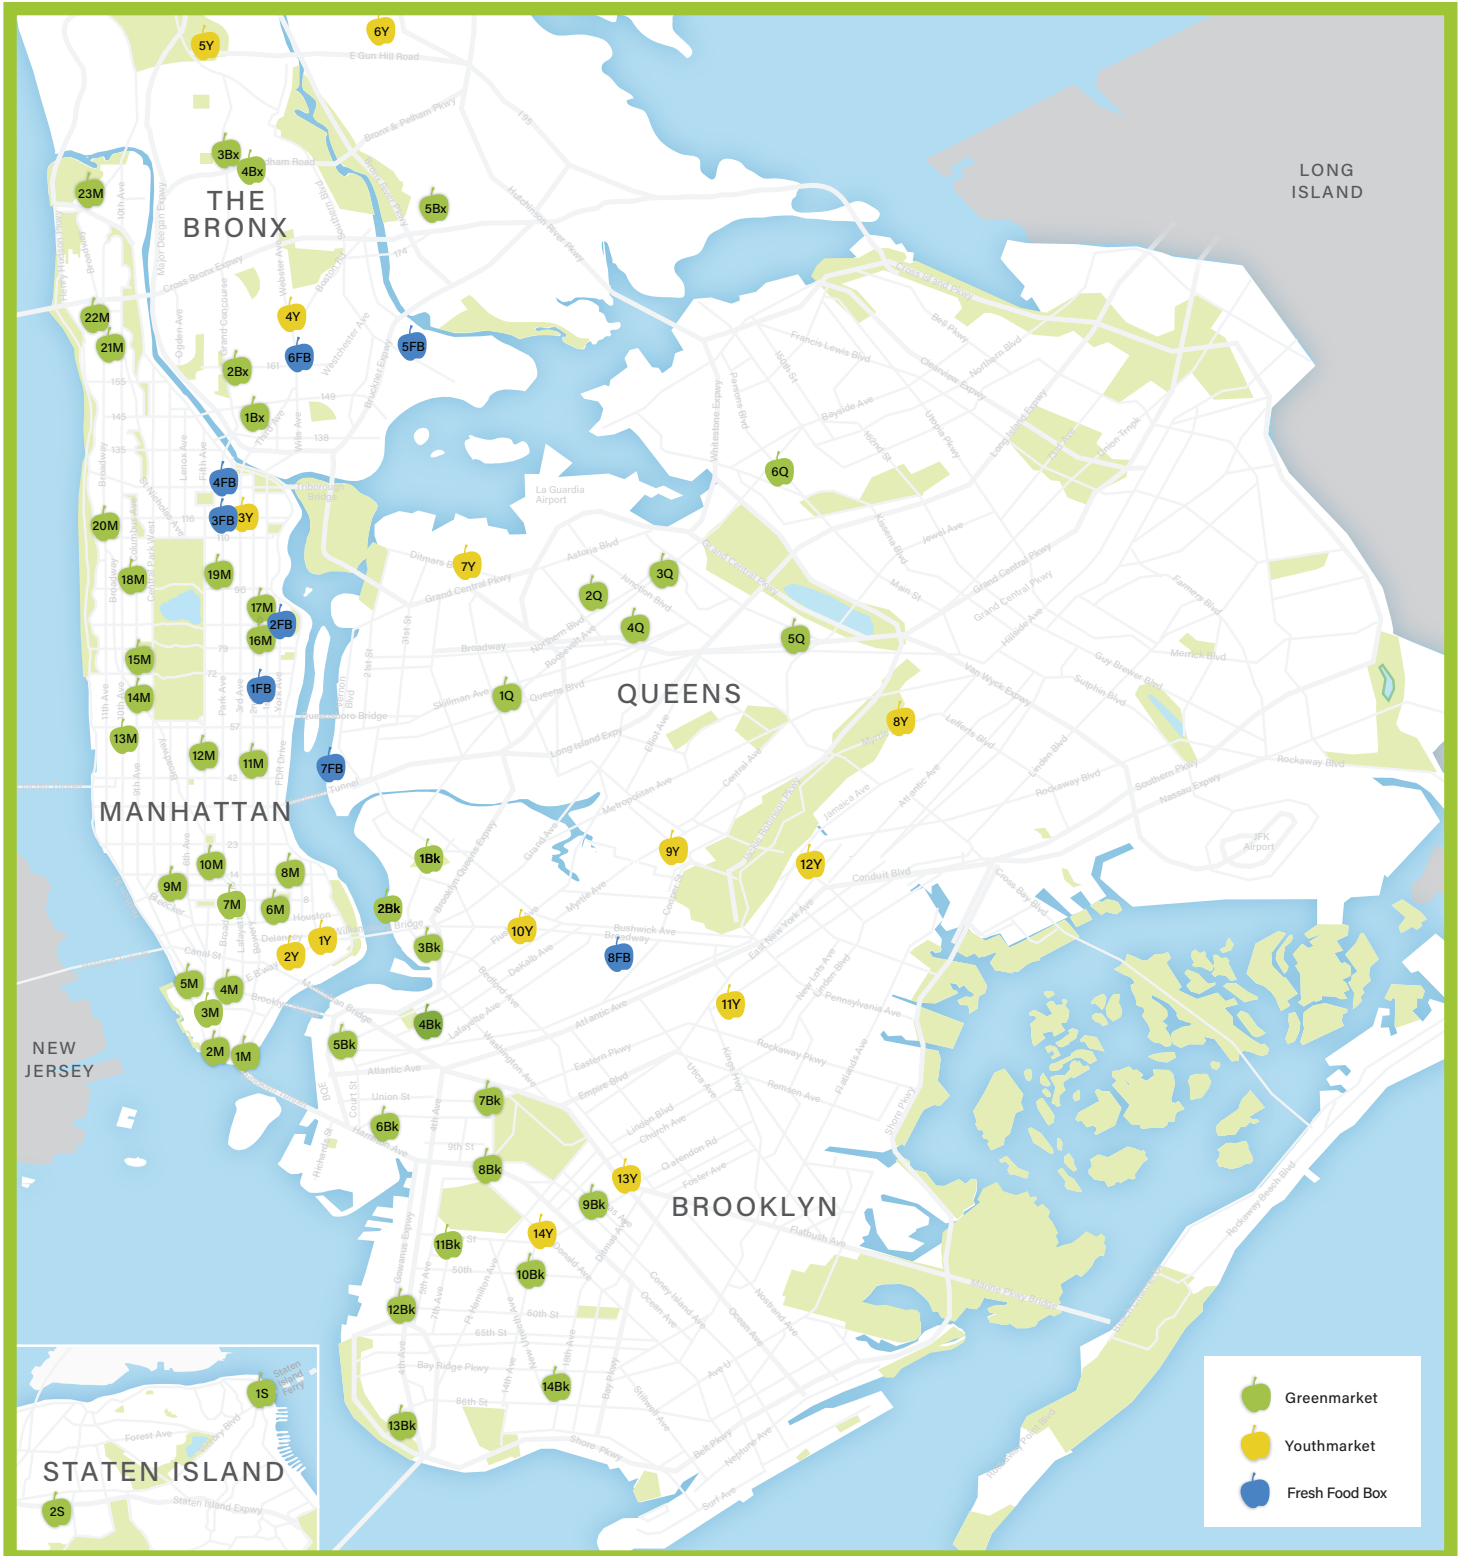

Food Access Locations 2020

FOOD ACCESS LOCATIONS

MANHATTAN GREENMARKETS		
1M	Staten Island Ferry/Whitehall 4 South St, inside terminal TEMPORARILY CLOSED	Tuesdays & Fridays, 8-7
2M	Bowling Green Broadway & Whitehall St	Tuesdays & Thursdays, 8-5
3M	Greenmarket at the Oculus Fulton & Church Sts TEMPORARILY CLOSED	Tuesdays, 7-7
4M	City Hall Park Broadway & Chambers TEMPORARILY CLOSED	Tuesdays & Fridays, 8-3
5M	Tribeca Greenwich & Chambers Sts	Wednesdays, 8-3 Saturdays, 8-3
6M	Tompkins Square E 7 St & Ave A	Sundays, 9-5
7M	Astor Place E 8 St & Lafayette	Tuesdays, 8-5 8/4-11/24
8M	Stuyvesant Town 14 St Loop & Ave A (in the Oval)	Sundays, 9:30-4 5/31-12/20
9M	Abingdon Square W 12 St & Hudson St	Saturdays, 8-2
10M	Union Square 17 St & Union Square West	Mon, Wed, Fri, Sat, 8-6
11M	Dag Hammarskjold Plaza E 47 St & 2 Ave	Wednesdays, 8-3
12M	Rockefeller Center Rockefeller Plaza at 50 St	Wed, Thurs, Fri, 8-5 9/9-10/16
13M	57 th Street W 57 St & 10 Ave	Wednesdays & Saturdays, 8-5 6/6-11/25
14M	Tucker Square W 66 St & Broadway	Thursdays & Saturdays, 8-4
15M	77 th /79 th Street Columbus Ave btw 77 & 81 Sts	Sundays, 9-4
16M	82 nd Street E 82 St btw 1 & York Aves	Saturdays, 9-2:30
17M	92 nd Street E 92 St & 1 Ave	Sundays, 9-4 6/21-11/22
18M	97 th Street W 97 St btw Columbus & Amsterdam	Fridays, 8-2
19M	Mount Sinai Hospital E 99 St & Madison Ave	Wednesdays, 8-5 6/10-11/25
20M	Columbia University W 114 St & Broadway	Thursdays & Sundays 8-4
21M	Ft Washington W 168 St & Ft Washington	Tuesdays, 8-4 6/9-11/24
22M	175 th Street W 175 St & Broadway	Thursdays, 8-4 6/25-11/19
23M	Inwood Isham St btw Seaman & Cooper	Saturdays, 8-3