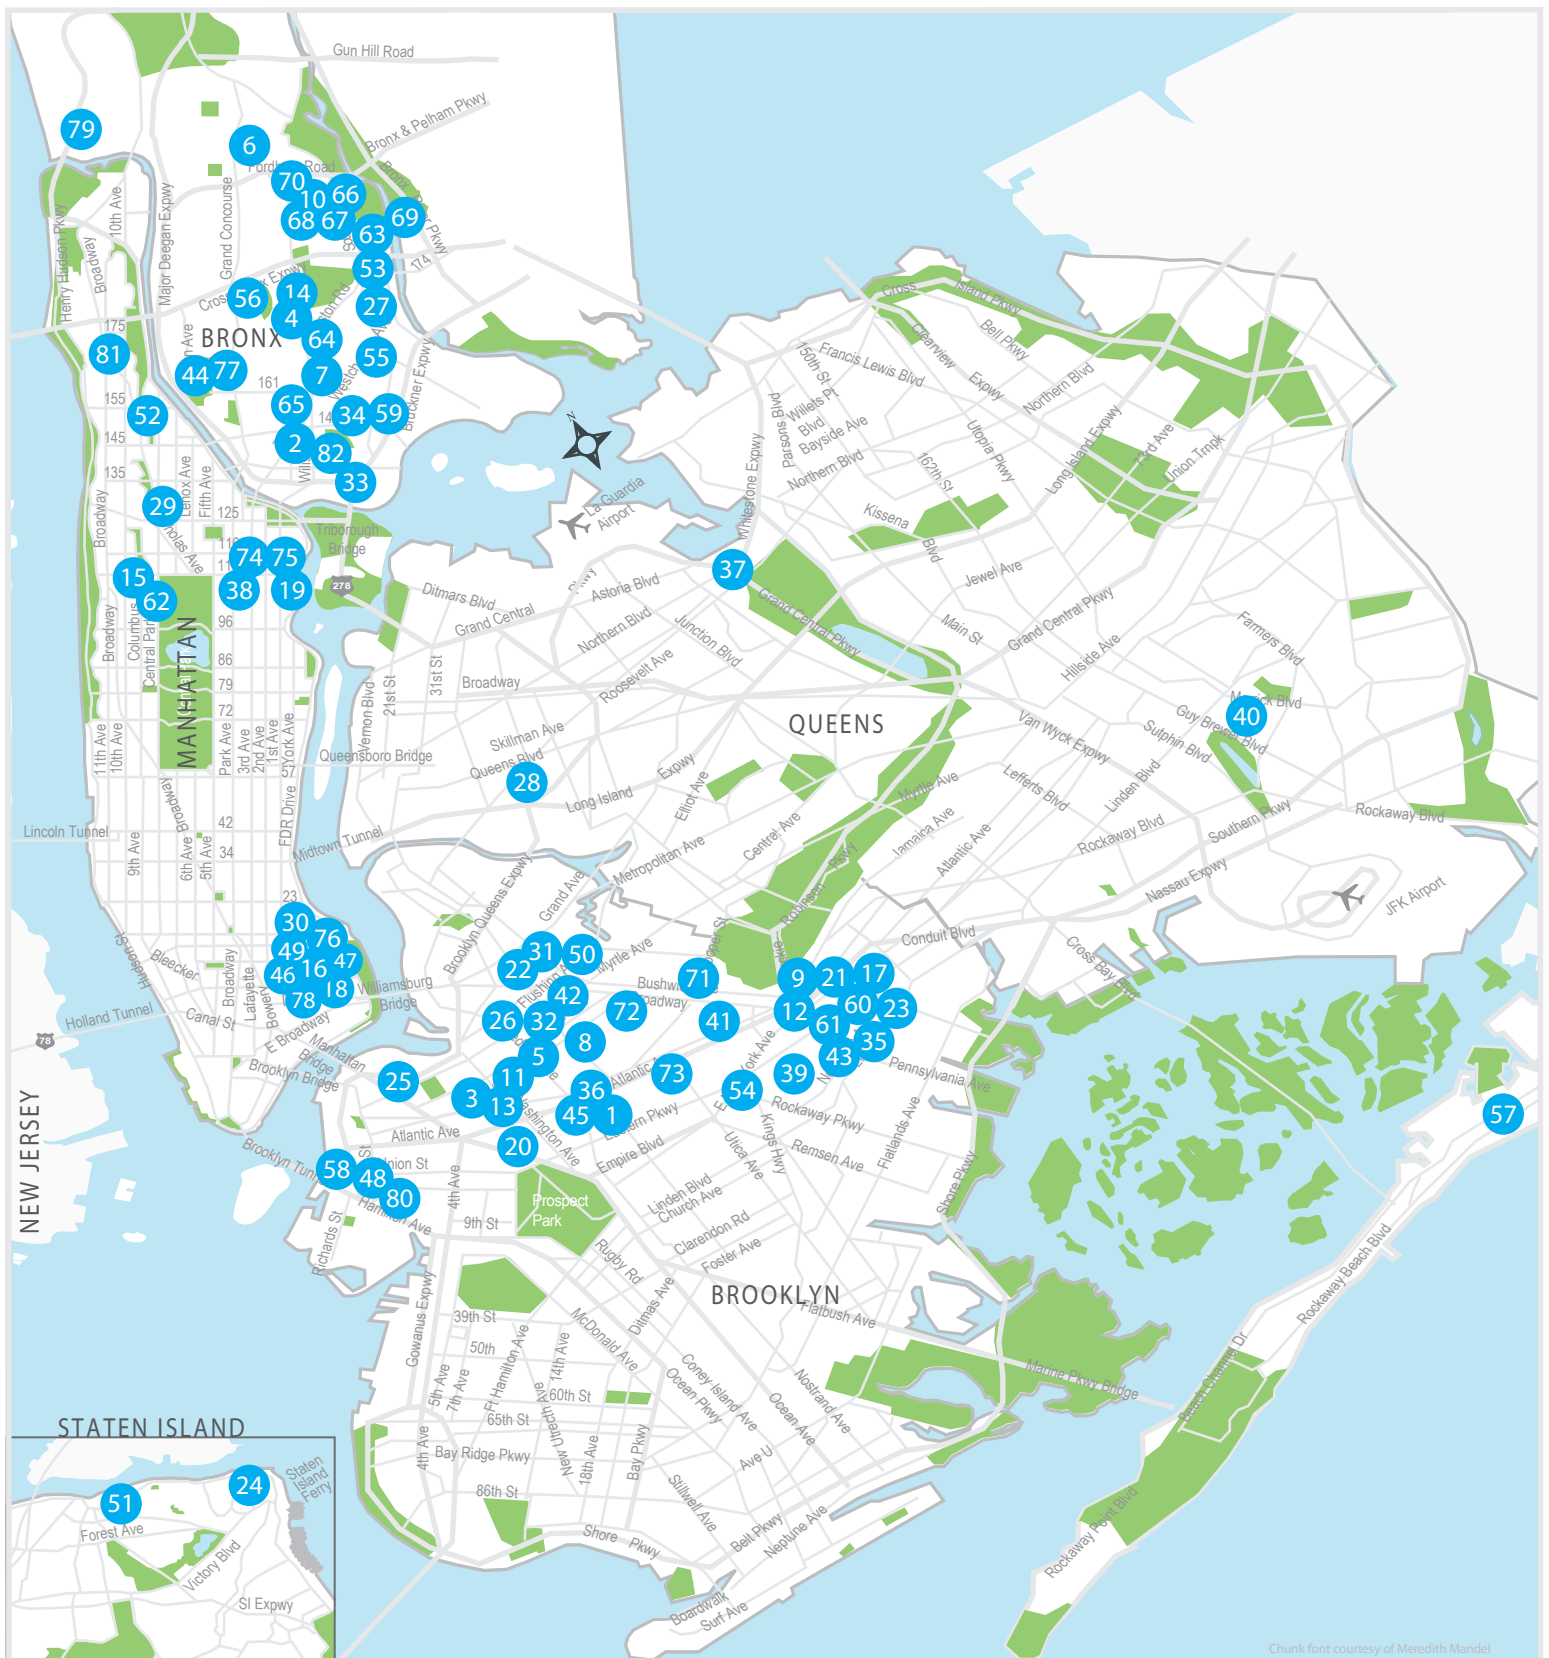

RAINWATER HARVESTING SYSTEMS IN NEW YORK CITY COMMUNITY GARDENS

Chunk font courtesy of Meredith Mandel

COMMUNITY GARDENS WITH RAINWATER HARVESTING SYSTEMS IN NEW YORK CITY

1	1100 Block Bergen Association	BK	1100 Bergen St
2	Bronx Community & Cultural Garden	BX	401 E. 143 St.
3	Brooklyn Bears Carlton Ave. Garden	BK	397 Carlton Ave
4	Claremont Homeowners & Tenant Civic Improvement Assn.	BX	1328 Clay St.
5	Clifton Place Memorial Park and Garden	BK	1033 Bedford Ave
6	Decatur Park	BX	2662 Decatur Ave.
7	El Batey Borincano Garden	BX	815 Eagle Ave
8	First Quincy St. GreenThumb Garden	BK	397-401 Quincy St
9	Essex Street Community Garden	BK	3030 Fulton St
10	Garden of Happiness	BX	2156-2160 Prospect Ave
11	Greene Acres Community Garden	BK	324 Franklin Ave
12	Herbal Garden	BK	285 Schenck Ave
13	Hollenback Garden	BK	460 Washington Ave
14	Jardin de la Familia	BX	1517 Washington Ave
15	La Perla Garden	MN	76 W. 105th St
16	Miracle Garden	MN	194 E. 3 rd St.
17	New Vision Garden	BK	90-594 Schenck Ave
18	Orchard Alley	MN	350 E. 4th St
19	Pleasant Park Garden	MN	437-39 E. 114th St
20	Prospect Heights Community Farm	BK	252-256 St. Marks Ave.
21	P.S. 4K Paradise Garden	BK	530 Stanley Ave
22	Sunshine Garden	BK	99 McKibben St
23	United Community Centers Garden	BK	Corner of Schenck & Livonia
24	Westervelt Community and Family Garden	SI	143 Westervelt Ave
25	Bridge Plaza Community Garden	BK	199 Bridge St.
26	Target Community Garden	BK	931-933 Bedford Ave
27	Model T Seniors Garden	BX	Bristow St & Freeman St
28	Long Island City Roots Garden	QN	47-09 30 th St
29	William B. Washington Memorial Garden	MN	321-325 W. 126 th St
30	Dias y Flores	MN	520 E. 13 th St
31	Heckscher Foundation Children's Garden	BK	134-136 Scholes St Ave
32	Hart to Hart	BK	104-109 Hart St
33	Bruckner Mott Haven Garden	BX	179 Bruckner Blvd
34	Cauldwell Youth Garden	BX	551 Cauldwell Ave
35	Sheffield Garden	BK	673 Sheffield Ave
36	United Herkimer Garden Club	BK	97 Herkimer St
37	Malcolm X Garden	QN	33-02 112th St
38	P.S. 57	MN	176 E 115 th St
39	Abib Newborn Garden	BK	495 Osborn St
40	Curtis "50 Cent" Jackson Community Garden	QN	117-09 165th St
41	Phoenix Garden	BK	2041 Fulton St