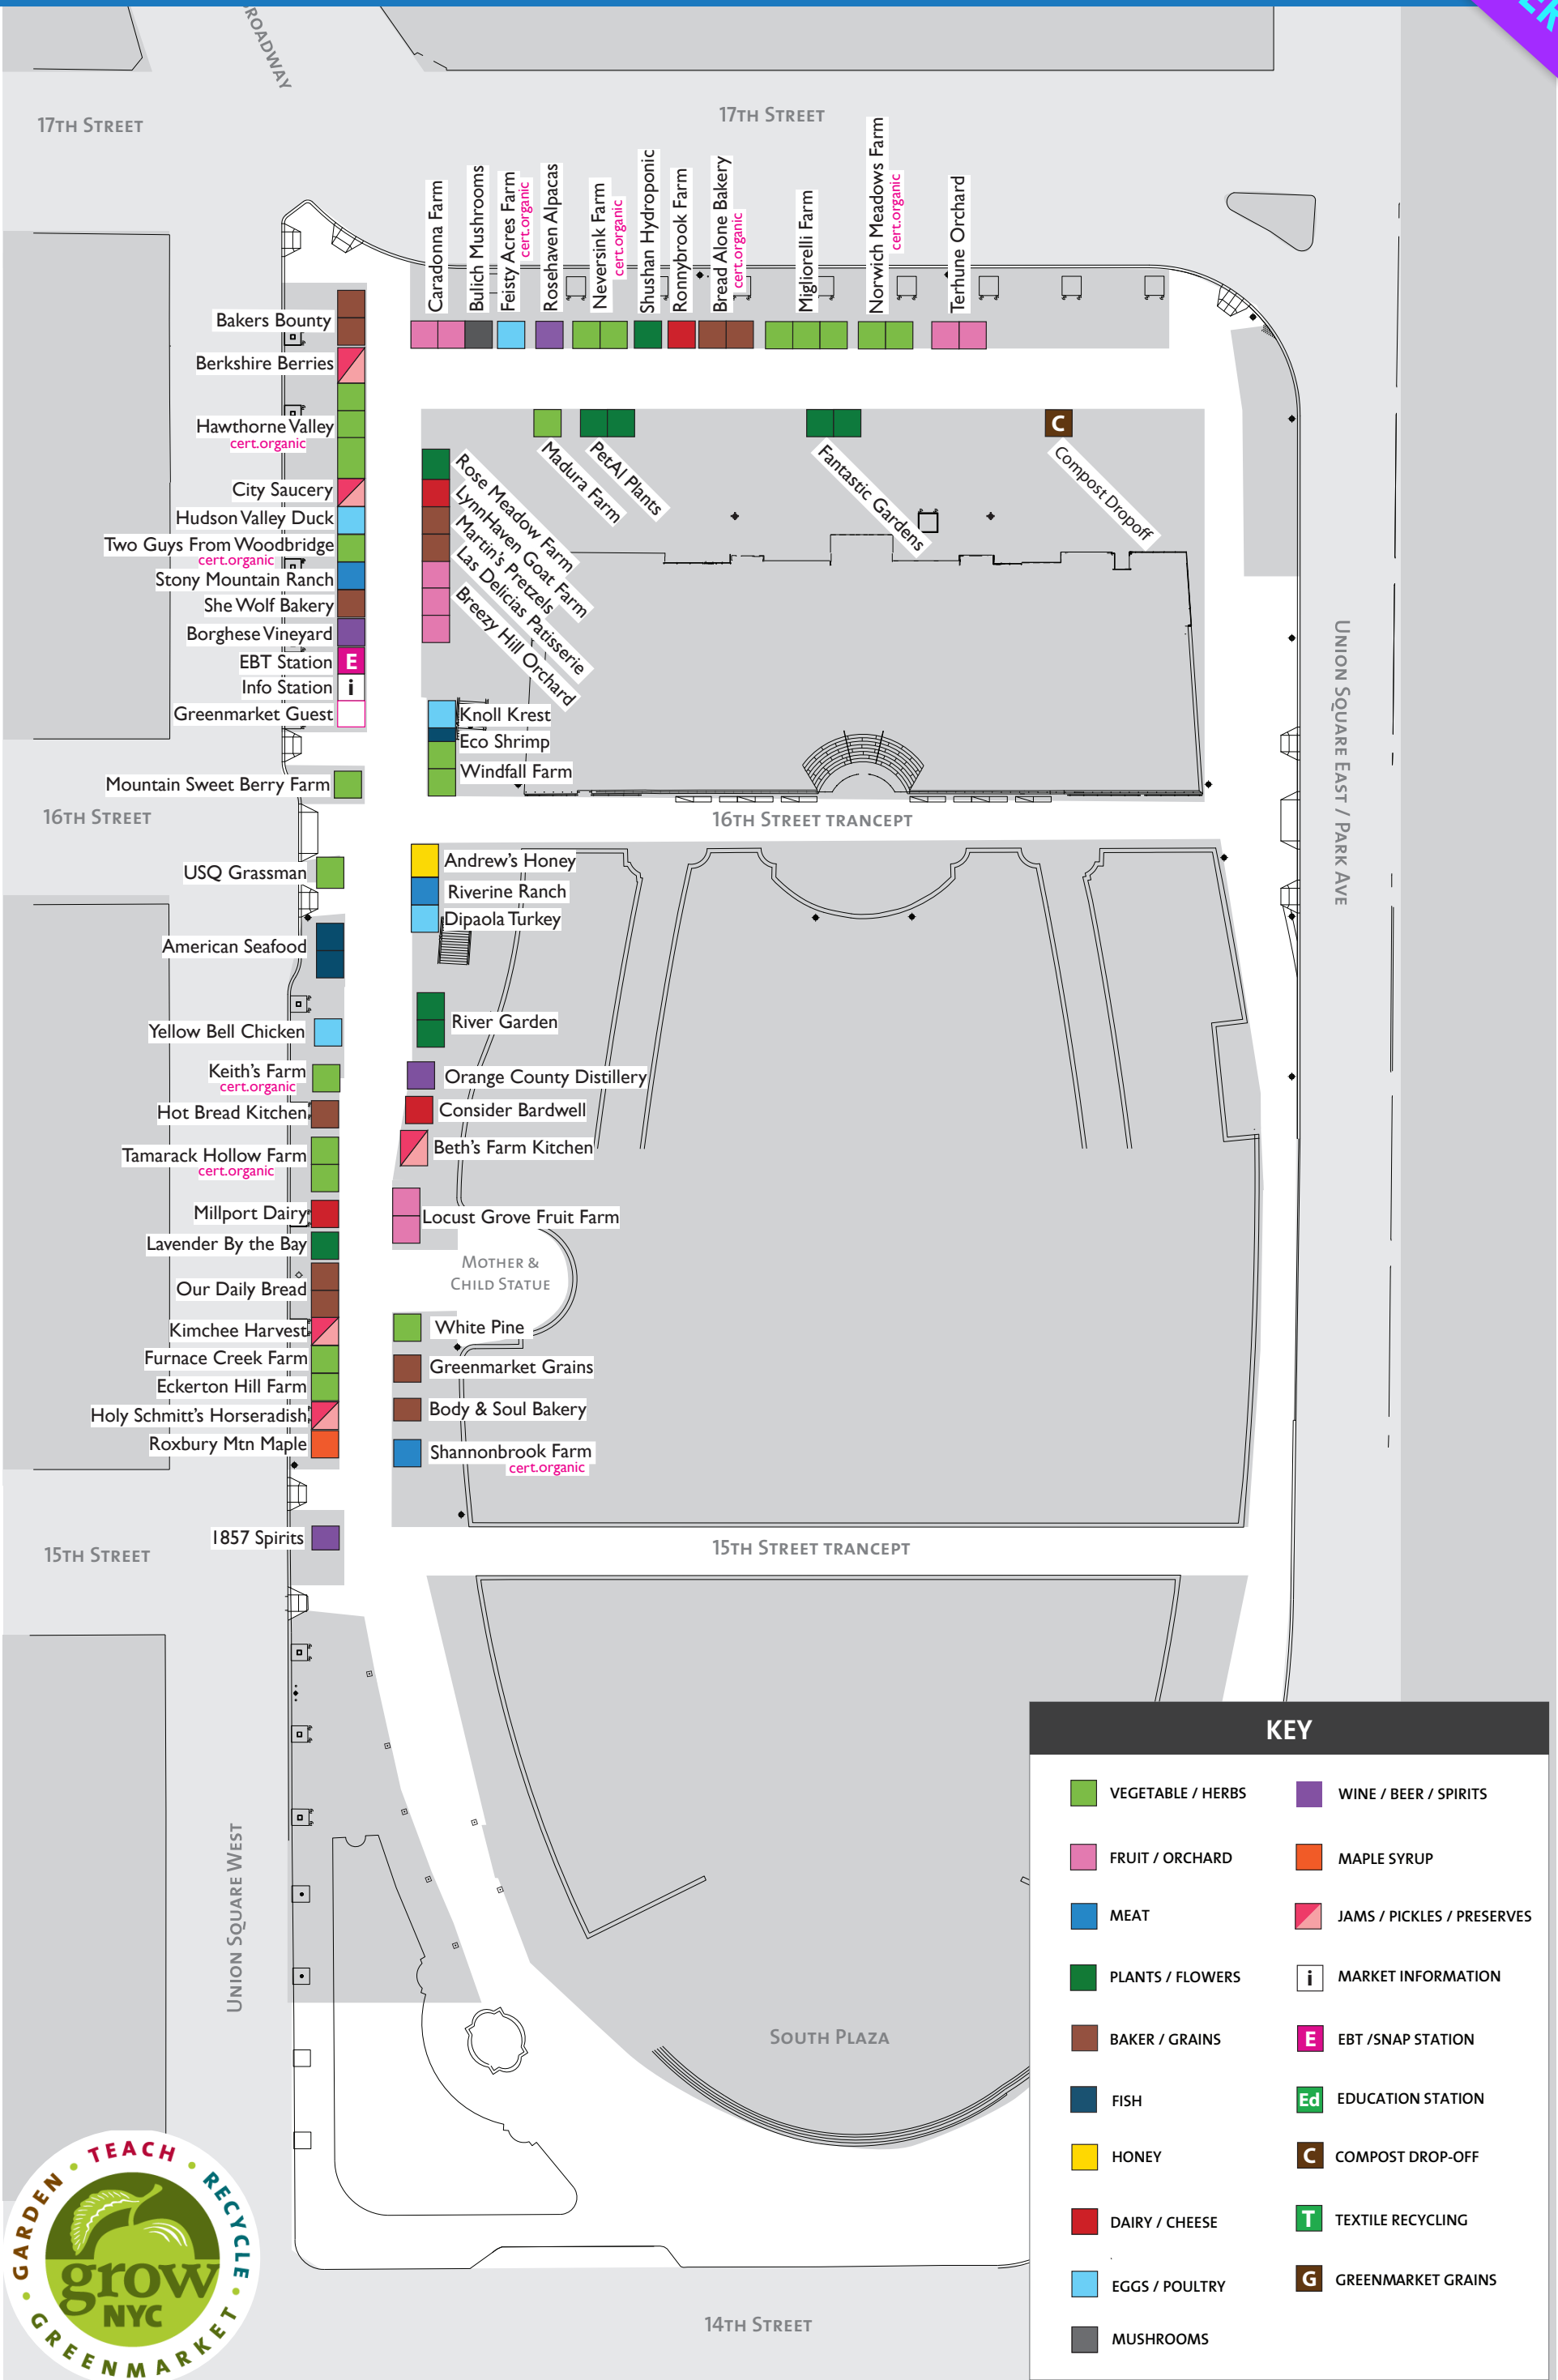

UNION SQUARE GREENMARKET WEDNESDAY MAP

EARLY WINTER '18

- Bakers Bounty
- Berkshire Berries
- Hawthorne Valley cert.organic
- City Saucery
- Hudson Valley Duck
- Two Guys From Woodbridge cert.organic
- Stony Mountain Ranch
- She Wolf Bakery
- Borghese Vineyard
- EBT Station **E**
- Info Station **i**
- Greenmarket Guest
- Mountain Sweet Berry Farm
- USQ Grassman
- American Seafood
- Yellow Bell Chicken
- Keith's Farm cert.organic
- Hot Bread Kitchen
- Tamarack Hollow Farm cert.organic
- Millport Dairy
- Lavender By the Bay
- Our Daily Bread
- Kimchee Harvest
- Furnace Creek Farm
- Eckerton Hill Farm
- Holy Schmitt's Horseradish
- Roxbury Mtn Maple
- 1857 Spirits

- Rose Meadow Farm
- Madura Farm
- PerAI Plants
- Fantastic Gardens
- Compost Dropoff **C**
- LynnHaven Goat Farm
- Martin's Pretzels
- Las Delicias Patisserie
- Breezy Hill Orchard
- Knoll Krest
- Eco Shrimp
- Windfall Farm

- Andrew's Honey
- Riverine Ranch
- Dipaola Turkey
- River Garden
- Orange County Distillery
- Consider Bardwell
- Beth's Farm Kitchen
- Locust Grove Fruit Farm
- MOTHER & CHILD STATUE
- White Pine
- Greenmarket Grains
- Body & Soul Bakery
- Shannonbrook Farm cert.organic

KEY	
■ VEGETABLE / HERBS	■ WINE / BEER / SPIRITS
■ FRUIT / ORCHARD	■ MAPLE SYRUP
■ MEAT	■ JAMS / PICKLES / PRESERVES
■ PLANTS / FLOWERS	i MARKET INFORMATION
■ BAKER / GRAINS	E EBT / SNAP STATION
■ FISH	Ed EDUCATION STATION
■ HONEY	C COMPOST DROP-OFF
■ DAIRY / CHEESE	T TEXTILE RECYCLING
■ EGGS / POULTRY	G GREENMARKET GRAINS
■ MUSHROOMS	