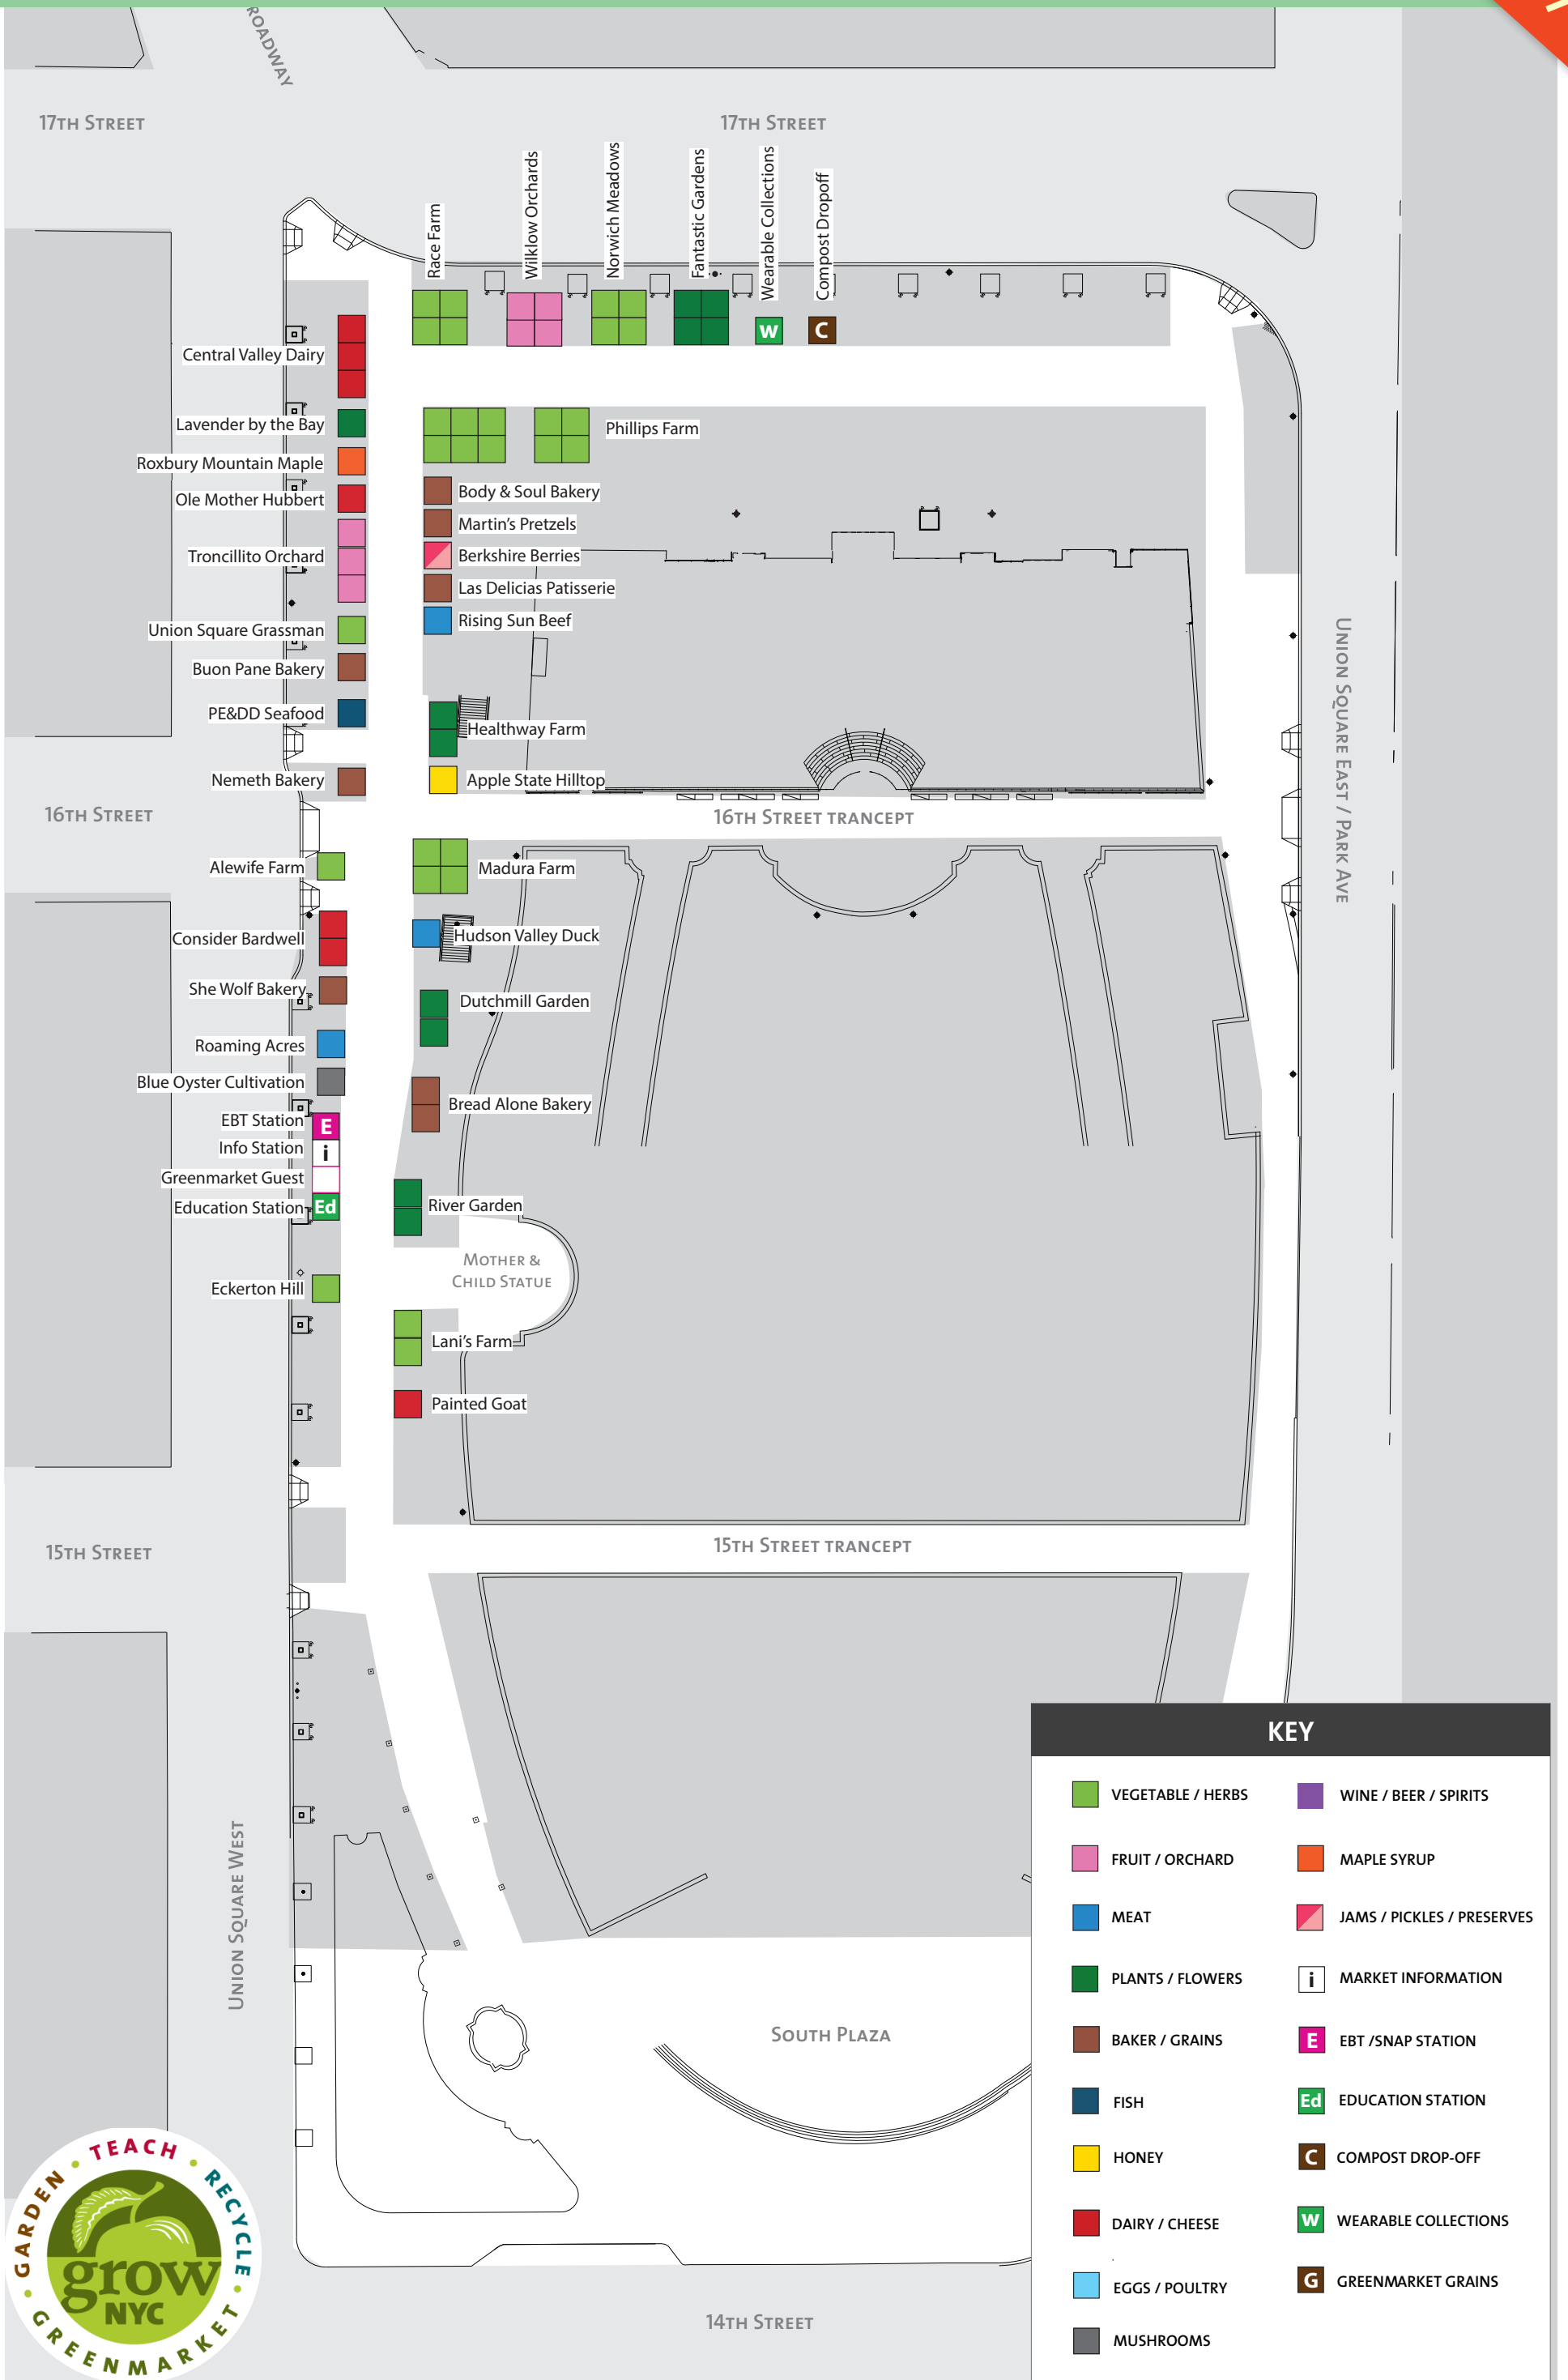

UNION SQUARE GREENMARKET MONDAY MAP

JUNE 2017

- Central Valley Dairy
- Lavender by the Bay
- Roxbury Mountain Maple
- Ole Mother Hubbert
- Troncillito Orchard
- Union Square Grassman
- Buon Pane Bakery
- PE&DD Seafood
- Nemeth Bakery

- Alewife Farm
- Consider Bardwell
- She Wolf Bakery
- Roaming Acres
- Blue Oyster Cultivation
- EBT Station
- Info Station
- Greenmarket Guest
- Education Station
- Eckerton Hill

- Race Farm
- Willow Orchards
- Norwich Meadows
- Fantastic Gardens
- Wearable Collections
- Compost Dropoff

- Phillips Farm
- Body & Soul Bakery
- Martin's Pretzels
- Berkshire Berries
- Las Delicias Patisserie
- Rising Sun Beef
- Healthway Farm
- Apple State Hilltop

- Madura Farm
- Hudson Valley Duck
- Dutchmill Garden
- Bread Alone Bakery
- River Garden
- MOTHER & CHILD STATUE
- Lani's Farm
- Painted Goat

KEY	
■	VEGETABLE / HERBS
■	WINE / BEER / SPIRITS
■	FRUIT / ORCHARD
■	MAPLE SYRUP
■	MEAT
■	JAMS / PICKLES / PRESERVES
■	PLANTS / FLOWERS
i	MARKET INFORMATION
■	BAKER / GRAINS
■	EBT / SNAP STATION
■	FISH
■	Ed EDUCATION STATION
■	HONEY
■	C COMPOST DROP-OFF
■	DAIRY / CHEESE
■	W WEARABLE COLLECTIONS
■	EGGS / POULTRY
■	G GREENMARKET GRAINS
■	MUSHROOMS