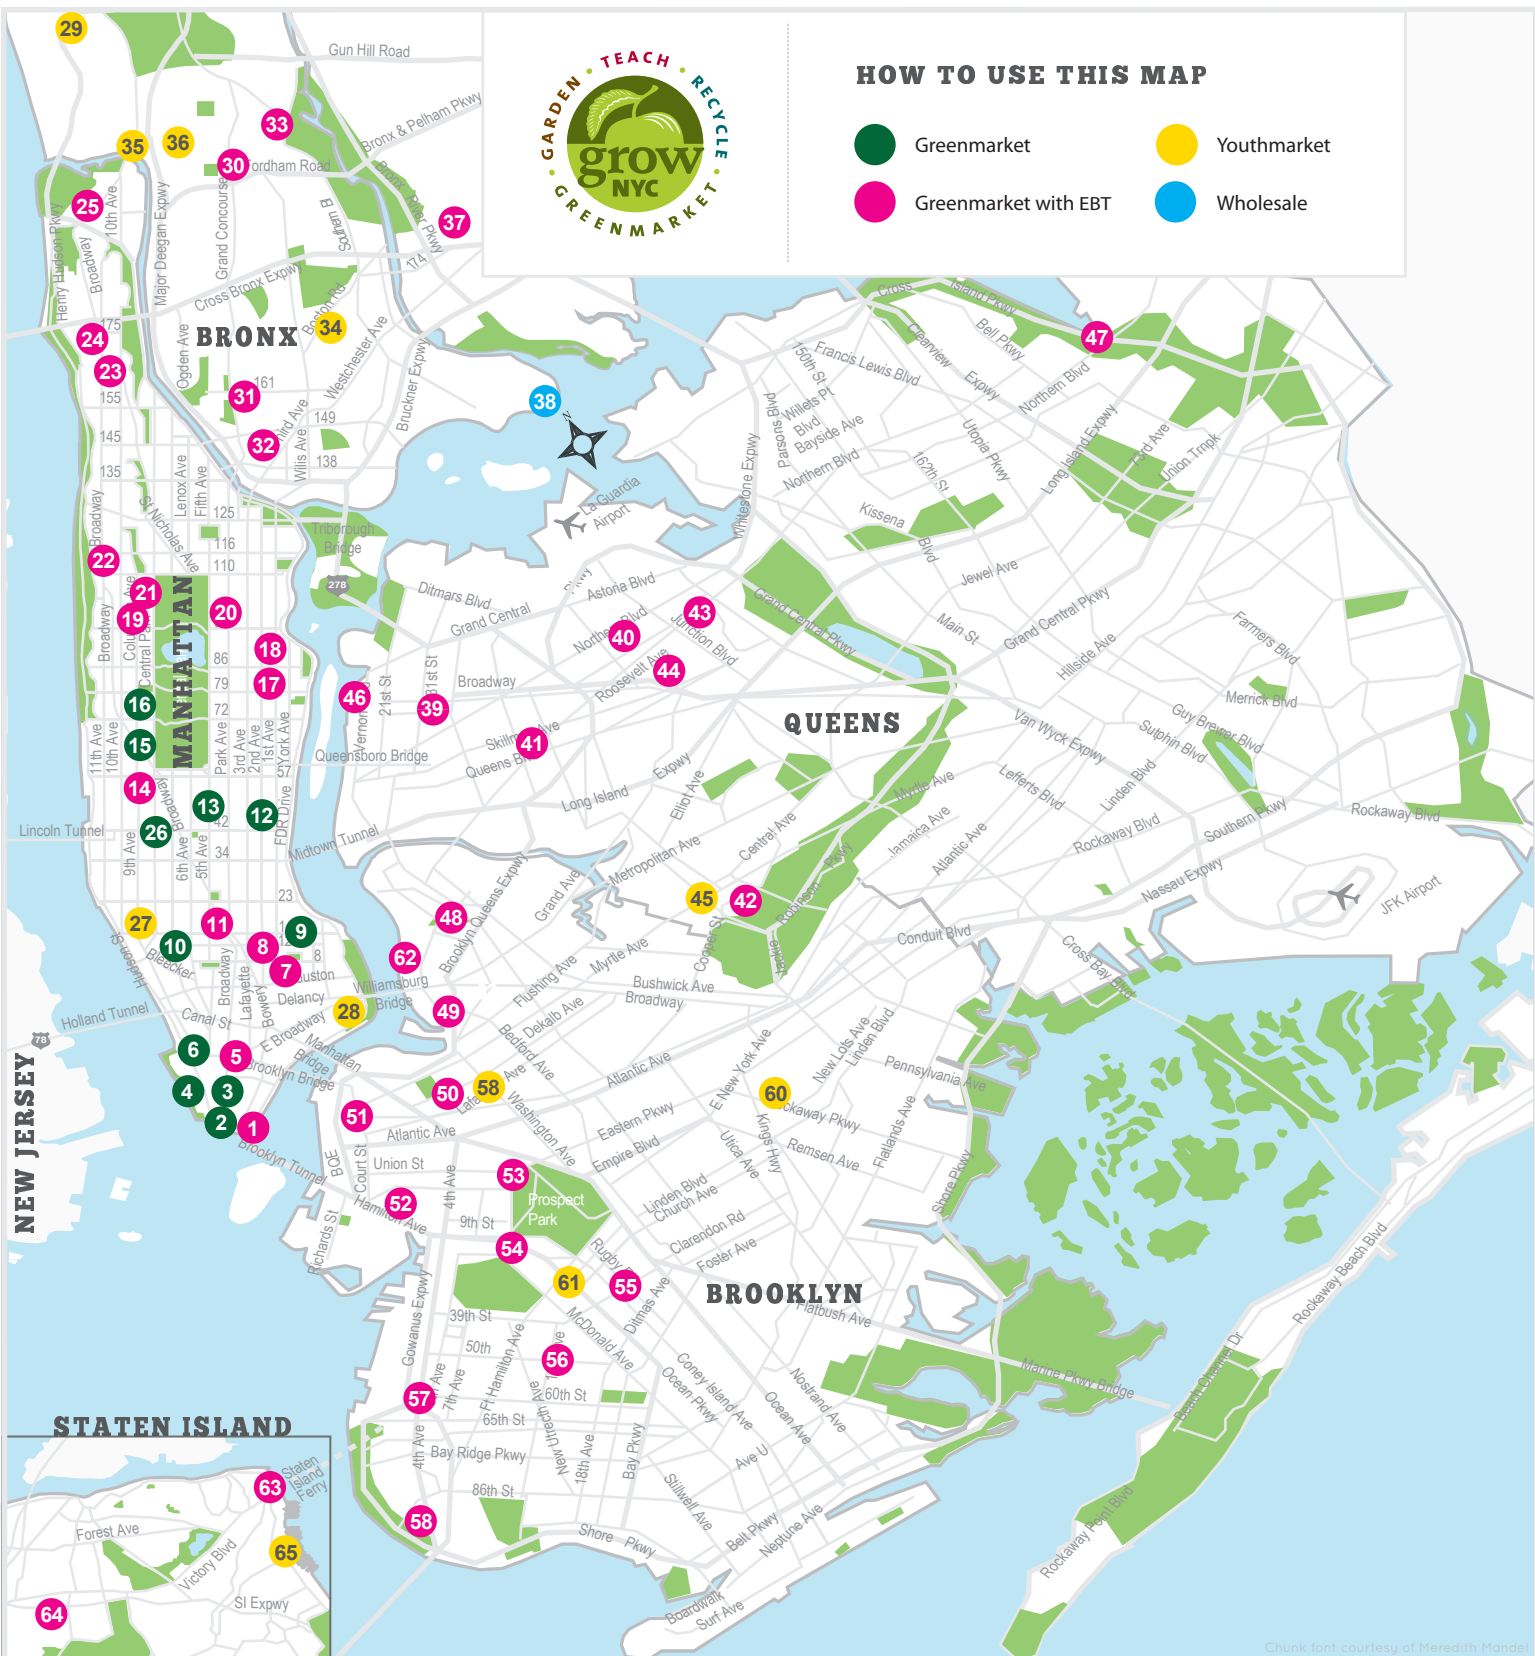

GREENMARKET 2011

Chunk font courtesy of Meredith Mandel

GREENMARKET MAP 2011

GrowNYC's Greenmarket program promotes regional agriculture and ensures a continuing supply of fresh, local produce for New Yorkers. Greenmarket has organized and managed open-air farmers markets in New York City since 1976. Greenmarket supports farmers and preserves farmland for the future by providing regional small family farmers with opportunities to sell their fruits, vegetables and other farm products to New Yorkers.

Youthmarket is a network of urban farm stands operated by neighborhood youth, supplied by local farmers, and designed to bring fresh fruits and vegetables to communities throughout New York City. These markets accept EBT.

STATEN ISLAND

		DAYS OPEN	PROGRAMS	
63. St. George St Marks & Hyatt St	May - Nov 19 Sat 8 - 2		S	E
64. Staten Island Mall Richmond Ave Entrance (Parking Lot)	Jun 25 - Dec Sat 9 - 4		S	E
65. Stapleton Youthmarket Tappen Park - Bay St & Canal	Jul 9 - Oct 29 Sat 10 - 3		S	Y E