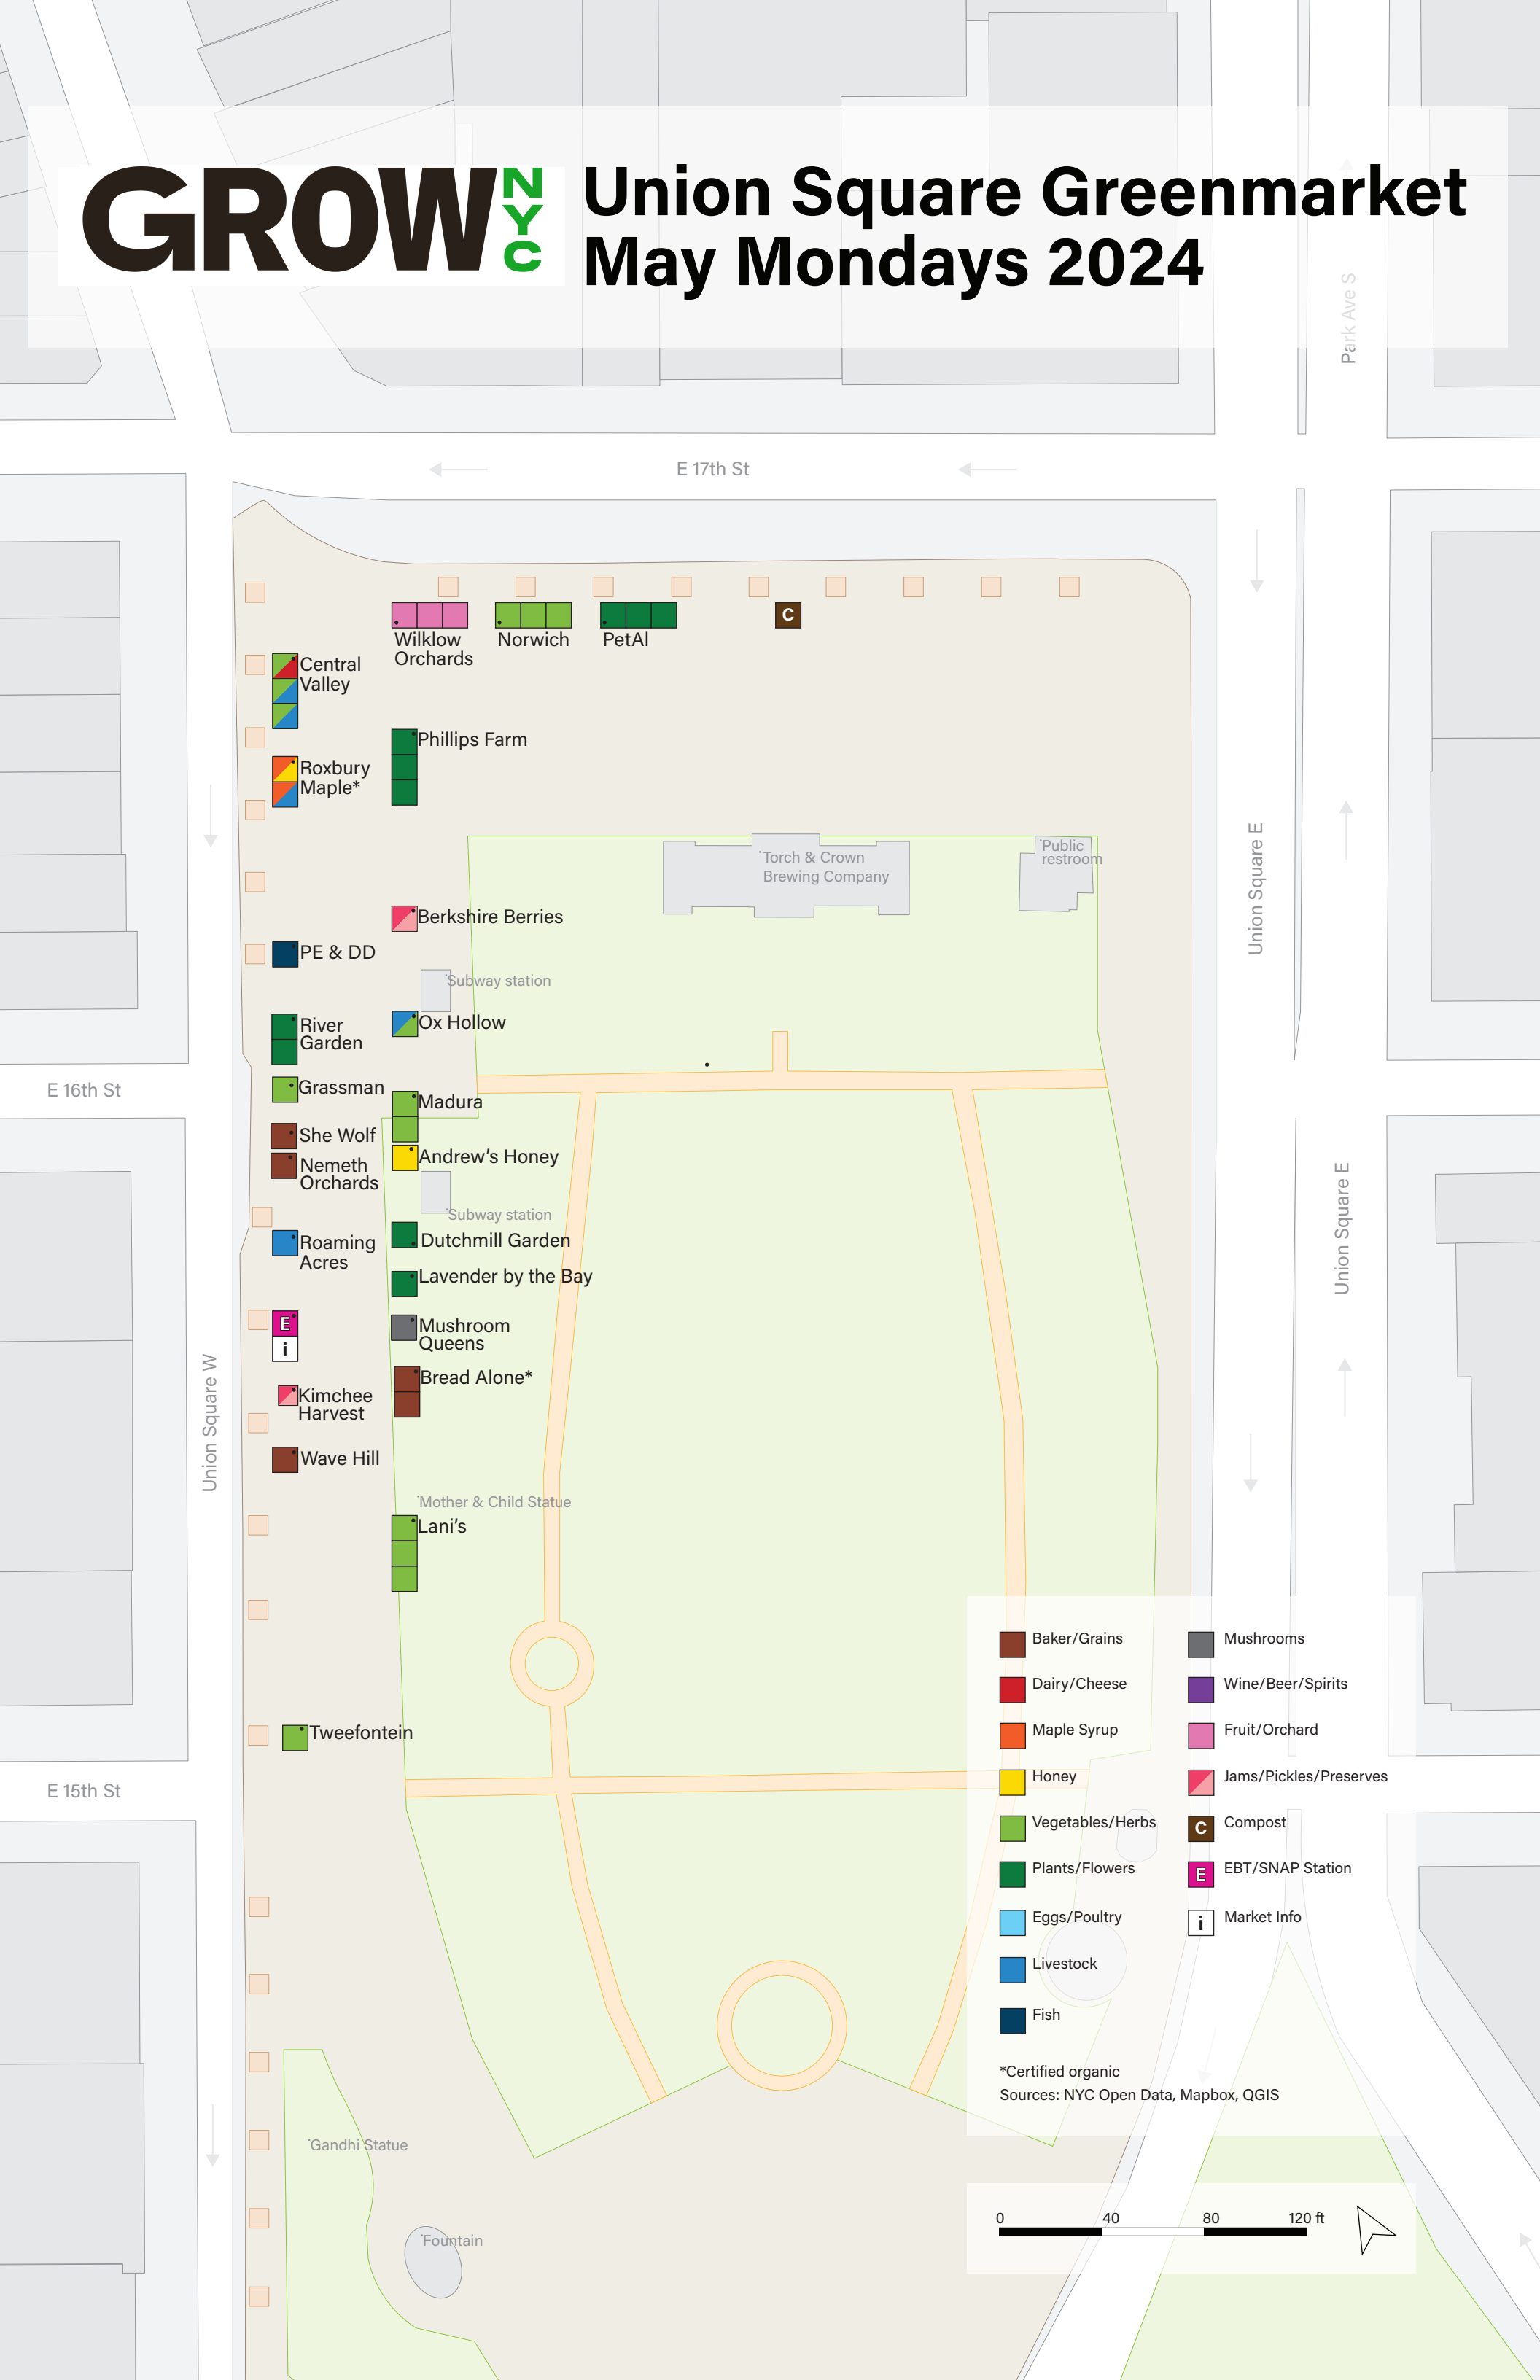

GROW NYC Union Square Greenmarket May Mondays 2024

Union Square W

Union Square E

Union Square E

Park Ave S

E 17th St

E 16th St

E 15th St

Public restroom

Berkshire Berries

PE & DD

Subway station

Ox Hollow

River Garden

Grassman

Madura

She Wolf

Nemeth Orchards

Andrew's Honey

Subway station

Roaming Acres

Dutchmill Garden

Lavender by the Bay

E
i

Mushroom Queens

Kimchee Harvest

Bread Alone*

Wave Hill

Mother & Child Statue

Lani's

Tweefontein

Gandhi Statue