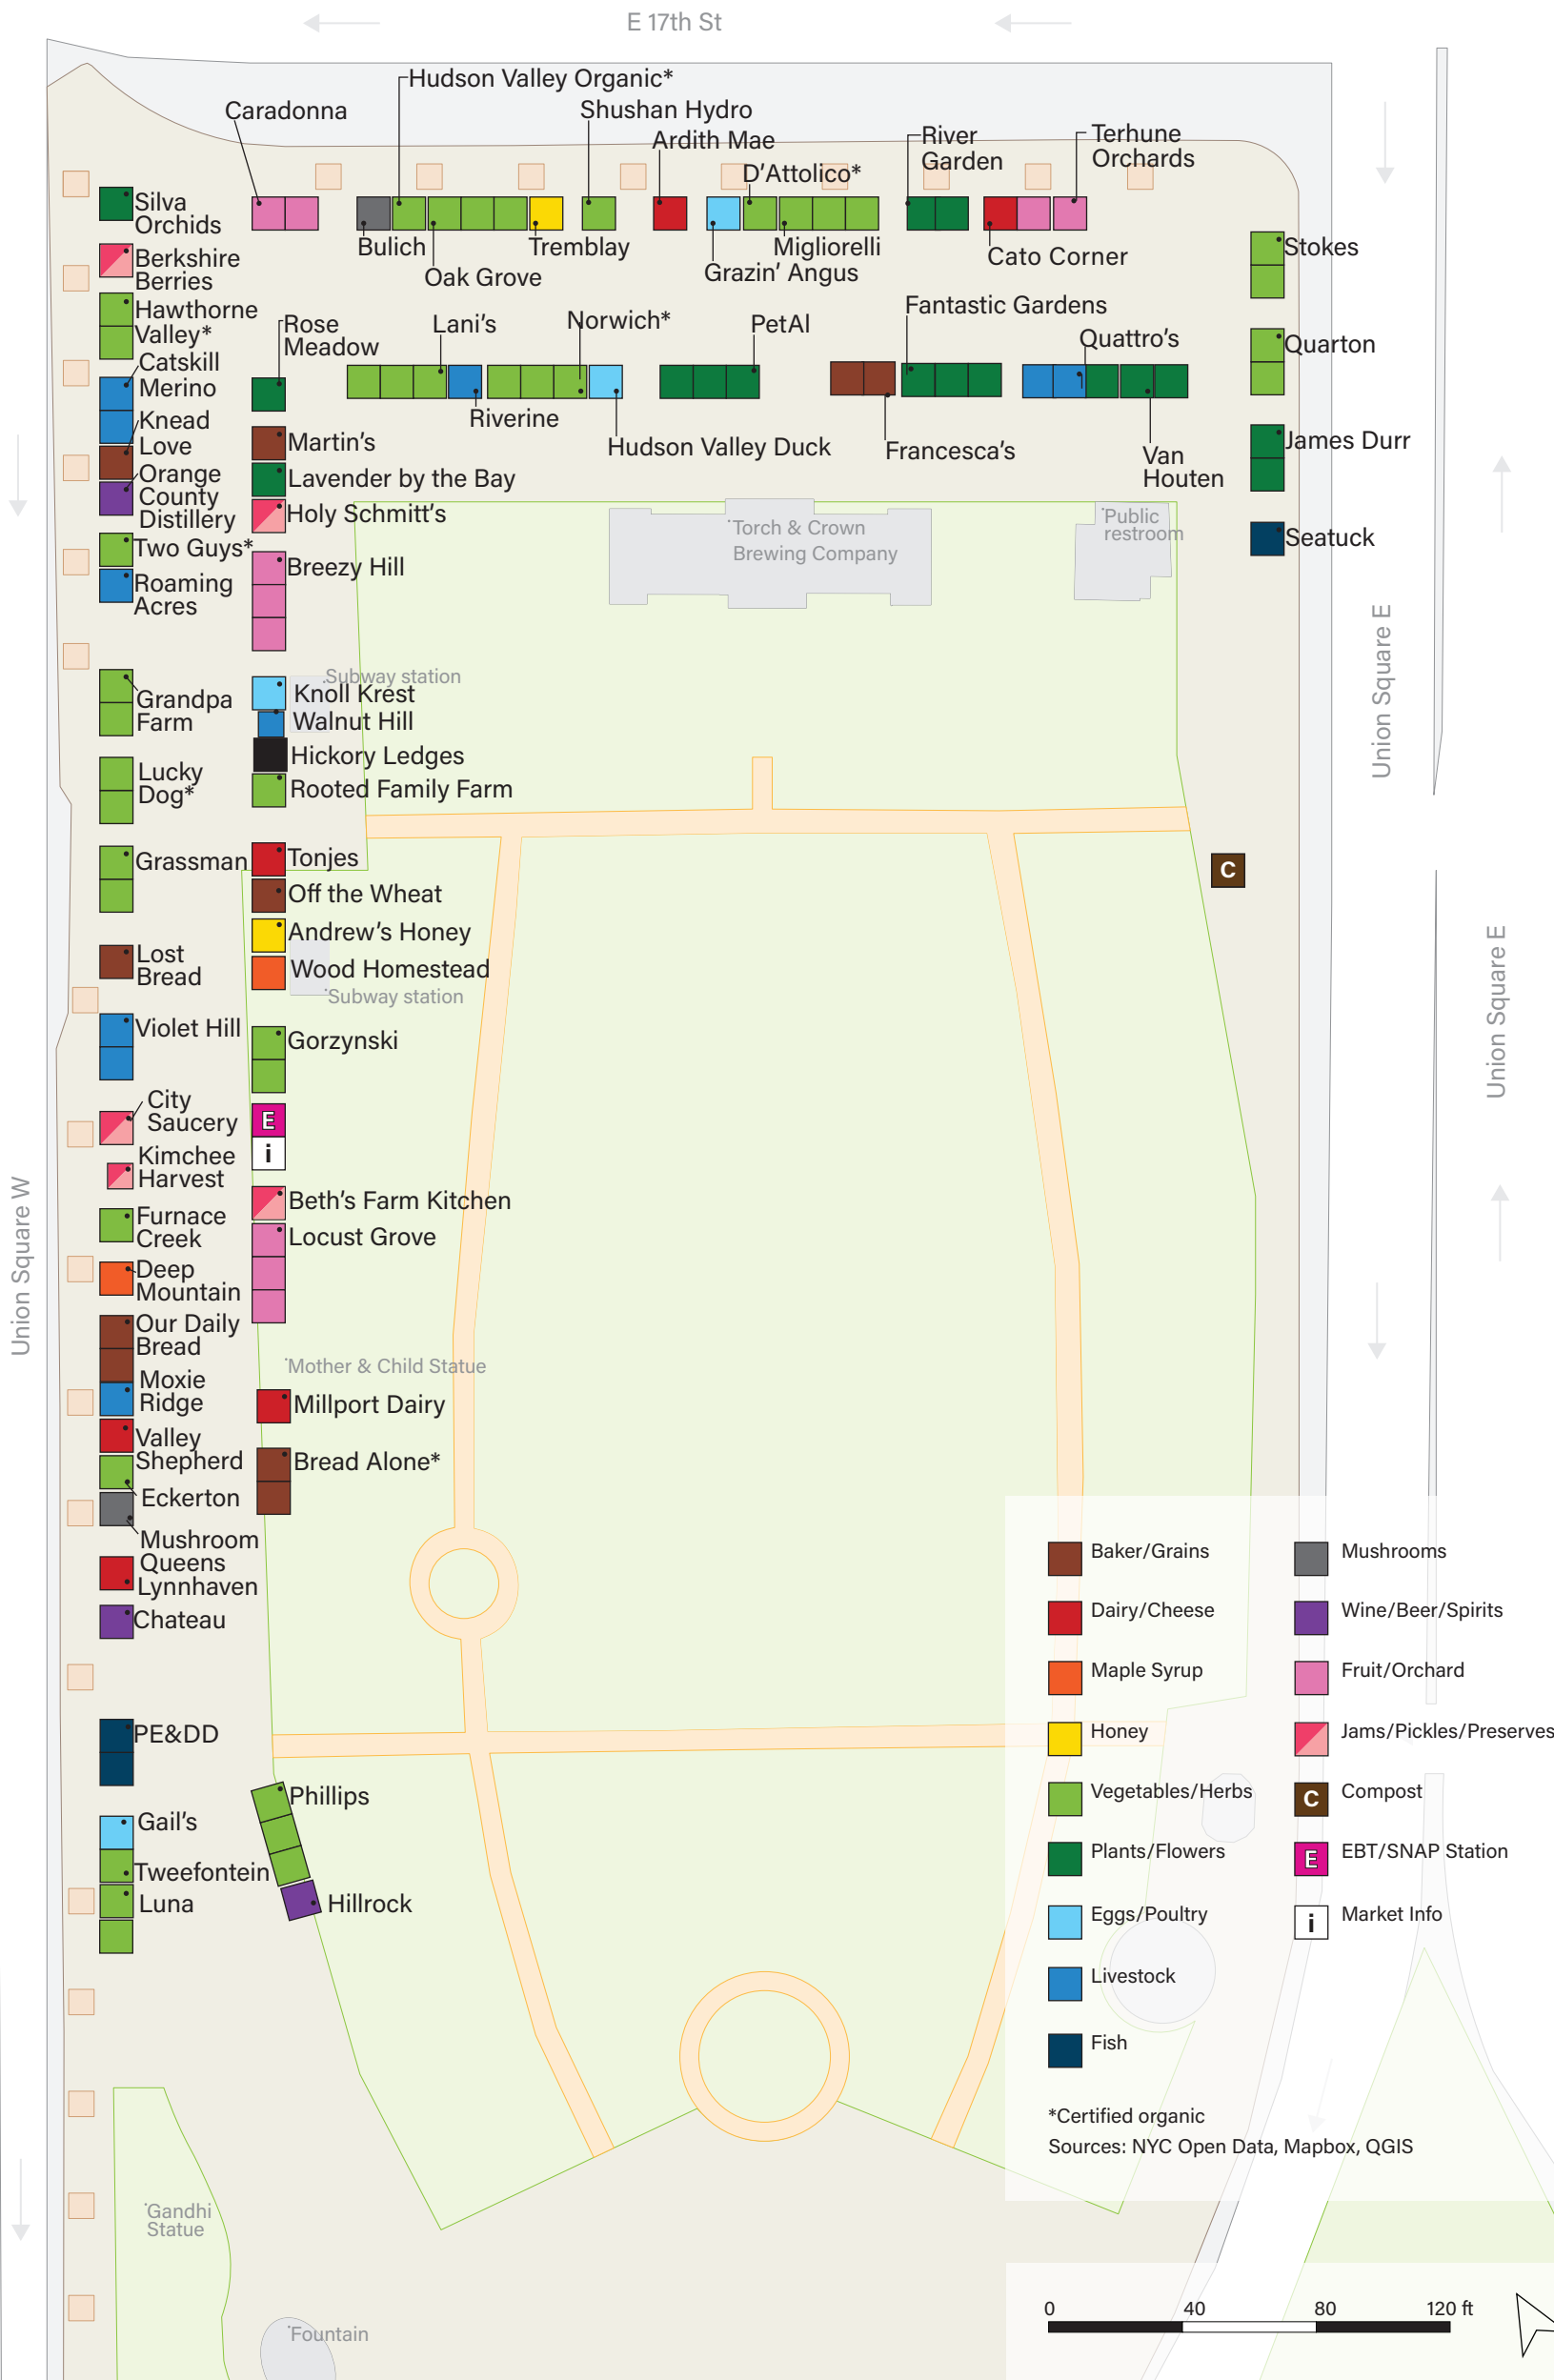

# GROW<sup>NYC</sup> Union Square Greenmarket

## April Saturdays 2024

Park Ave S

E 17th St

E 16th St

E 15th St

Union Square W

Union Square E

Union Square E

0 40 80 120 ft